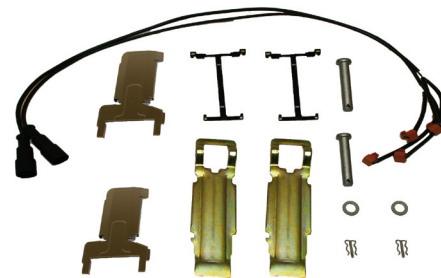

GUIDE KIT / SEAL KIT

Illustration: 3 434 3815 00

SAF-Teile-Nr.	Knorr No.	Type	Suitable for
3 434 3812 00	K002845K62	Knorr SN6/SN7 cpl.	all SN6/SN7 trailerbrakes
3 434 3815 00	K010766K62	Knorr SN7/SK7 cpl.	all SN7/SK7 trailerbrakes
3 434 3820 00	K048434K62	Knorr SB6/SB7 cpl.	all SB/SN6 trailerbrakes

THRUST PIECE KIT

Illustration: 3 434 3814 00

SAF Part No.	Knorr No.	Type	Suitable for
3 434 3804 00	K010604K62	Knorr SB	all SB trailerbrakes
3 434 3814 00	K010603K62	Knorr SN/SK	all SN/SK trailerbrakes

WEAR INDICATOR KIT

Illustration: 3 424 2004 00

SAF Part No.	Knorr No.	Type	Suitable for
5 400 1104 00	K000938K62	short cable 294 mm	BPW trailerbrake
3 424 2004 00	K000937K62	long cable 682 mm	the remaining trailerbrakes

SAF-HOLLAND GmbH