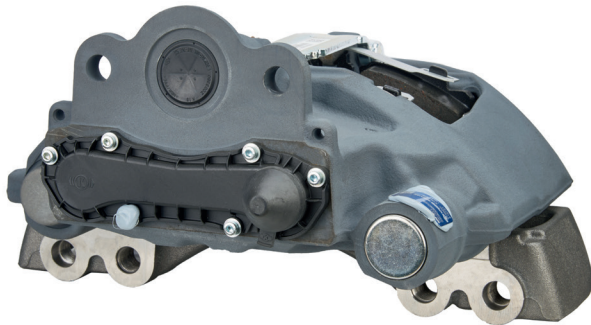

Disc brake SN6 / ST6

Switchover of the trailer disc brake SN6 into ST6

From **March 1st 2024**, SAF-HOLLAND Aftermarket are replacing the Knorr SN6 19,5" disc brake with the Knorr ST6 disc brake.
We have listed the appropriate replacement parts for you below.

old SN6	new ST6
03 080 0061 50	03 080 0095 50
03 080 0062 50	03 080 0096 50

Advantages:

- Optimum topology of the cast parts
- Weight reduction approx. 6 kg / axle
- Sealed floating bearing as for ST7
- No change in brake pads
- Nothing lost in terms of braking power or service life

Replacement parts	SN6	ST6
Brake pad kits	03 057 0078 00	03 057 0078 00
	03 057 0078 01	03 057 0078 01
	03 057 0078 02	03 057 0078 02
Thrust member repair kit	03 434 3814 00	03 434 3814 00
Guide and seal repair kit	03 434 3820 00	03 434 3815 00
Adjuster cap	03 434 3816 00	03 434 3816 00