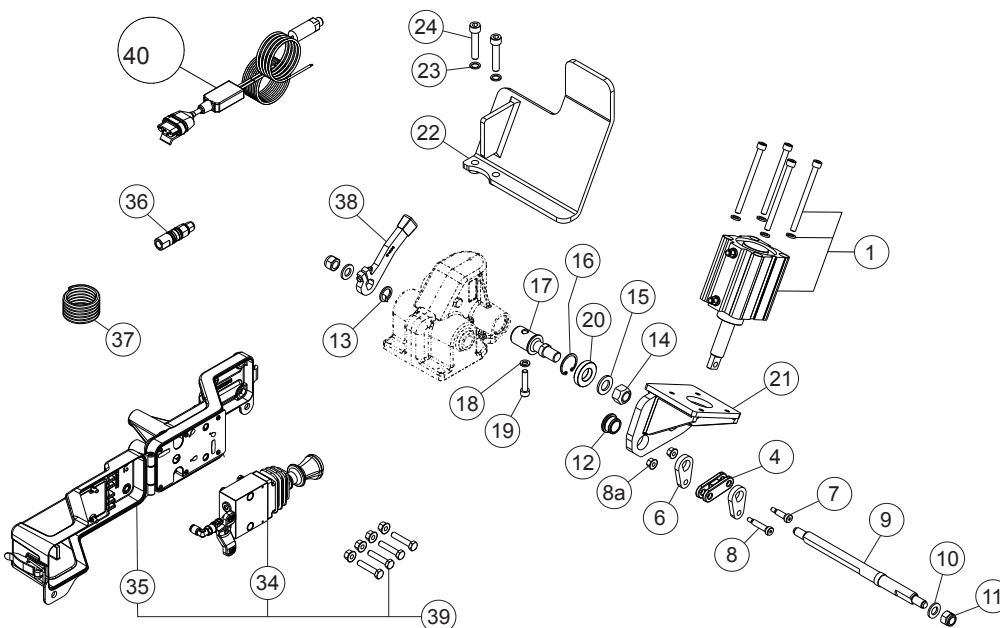

Kit CO02100

Apertura pneumatica "Linear"
Pneumatic remote opening "Linear"

A9
Versione - Version

Dati tecnici - Technical data

Codice - Part number	Applicabile ai ganci serie - Applicable to couplings series
CO02100	E50 - E525 - E550 - EH50 - MV50

Dimensioni principali - Main dimensions

Ricambi - Spare parts

POS.	CO02100
1	RG00508
4, 6, 7, 8	RG00509
9, 10, 11, 12, 13	RG00510
14, 15, 16, 17, 18, 19, 20, 21	RG00511
22, 23, 24	RG00512
34	RG00666
35	RG00667
36	RG00252
37	RG00251
38	RG00228
39	RG00664
40	RC00011