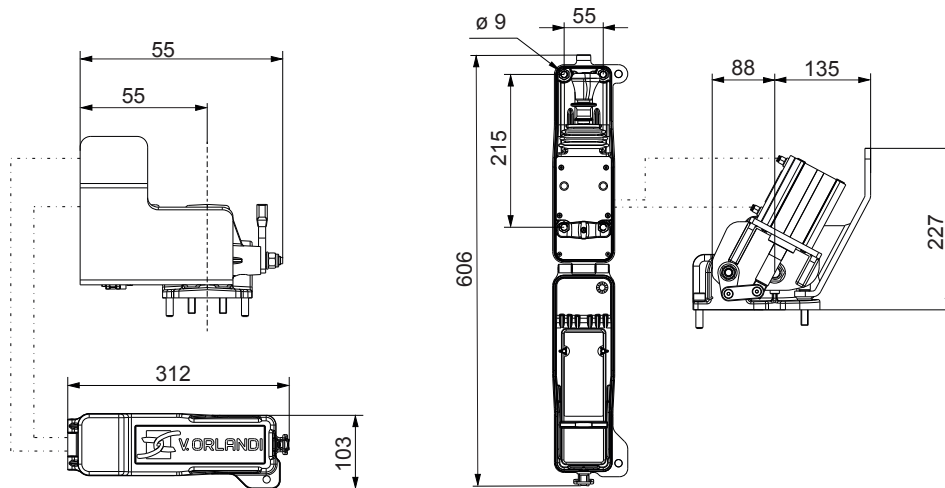

Kit CO02100

Apertura pneumatica "Linear"
Pneumatic remote opening "Linear"

A9
Versione - Version

Dati tecnici - Technical data

Codice - Part number	Applicabile ai ganci serie - Applicable to couplings series
CO02100	E50 - E525 - E550 - EH50 - MV50

Dimensioni principali - Main dimensions

Ricambi - Spare parts

POS.	CO02100
1	RG00508
4, 6, 7, 8	RG00509
9, 10, 11, 12, 13	RG00510
14, 15, 16, 17, 18, 19, 20, 21	RG00511
22, 23, 24	RG00512
34	RG00666
35	RG00667
36	RG00252
37	RG00251
38	RG00228
39	RG00664
40	RC00011