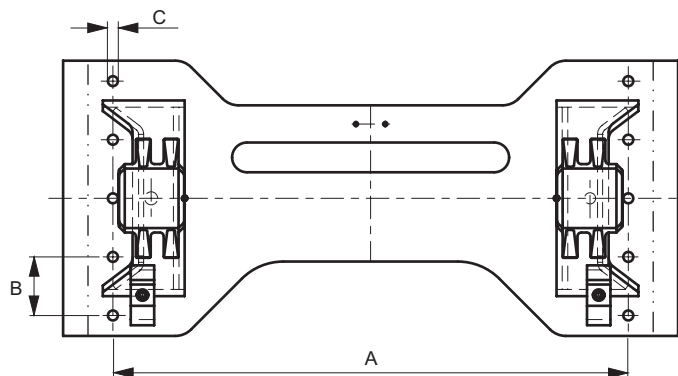

Height 160 mm (incl. Fifth Wheel)

Part No.	Width	Description
XA-E-08523-1	965 mm	Standard Weightsaver® undrilled
XA-E-08523-2	1050 mm	Weightsaver® undrilled
XA-E-08523-1-**	965 mm	Standard Weightsaver® with hole pattern
XA-E-08523-2-**	1050 mm	Weightsaver® with hole pattern

Height 190 mm (incl. Fifth Wheel)

Part No.	Width	Description
XA-E-08523-3	965 mm	Standard Weightsaver® undrilled
XA-E-08523-4	1050 mm	Weightsaver® undrilled
XA-E-08523-3-**	965 mm	Standard Weightsaver® with hole pattern
XA-E-08523-4-**	1050 mm	Weightsaver® with hole pattern

Height 230 mm (incl. Fifth Wheel)

Part No.	Width	Description
XA-E-08523-5	965 mm	Standard Weightsaver® undrilled
XA-E-08523-6	1050 mm	Weightsaver® undrilled
XA-E-08523-5-**	965 mm	Standard Weightsaver® with hole pattern
XA-E-08523-6-**	1050 mm	Weightsaver® with hole pattern

Hole pattern

** Suffix	Dimensions		
	A	B	C
D (Standard)	880	100	ø17
S (Standard)	880	100	ø19
F	880	100	ø21
G	880	101.6	ø18
M	855	100	ø21
R	900	101.5	ø17

Alternative hole patterns on request

SAF-HOLLAND GmbH
Hauptstraße 26
D-63856 Bessenbach, Germany
Phone: +49 (0) 6095-301302
Fax: +49 (0) 6095-301200