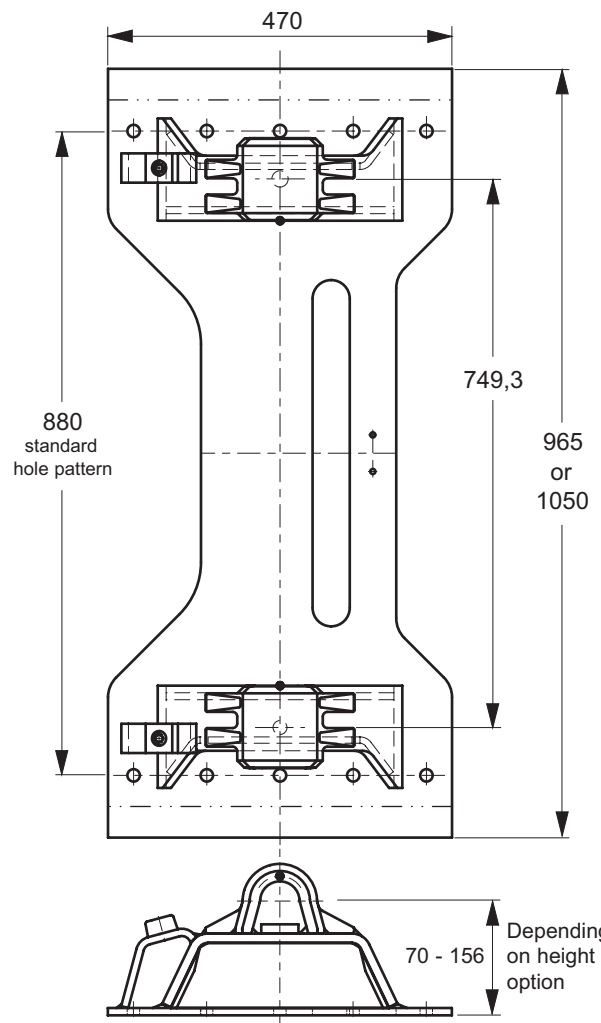

FEATURES OF THE WEIGHTSAVER®

- The Weightsaver® is suitable for all Holland Eurohitch standard 2" Fifth Wheels and saves weight and installation time on fifth wheel mounting
- The combined mounting plate and brackets result in a **reduction of weight**
- **Time-saving** through direct mounting on chassis.
- The Weightsaver® offers safety and highest standards
- Mounting heights including Fifth Wheel are 140 mm, 160 mm, 190 mm, 230 mm
- Production in accordance with EC 94/20 standard
- Two standard hole patterns, Special hole patterns on request
- The Weightsaver® is available in two alternative widths, 965 mm and 1050 mm

WARNING

Mounting must be carried out in accordance with Holland instructions.

Holland reserve the right, without prior notice, to change specifications and dimensions.

PART NUMBER GUIDE

Height 140 mm (incl. Fifth Wheel)

Part No.	Width	Description
XA-E-60080	965 mm	Standard Weightsaver® undrilled
XA-E-60080-1	1050 mm	Weightsaver® undrilled
XA-E-60080-**	965 mm	Standard Weightsaver® with hole pattern
XA-E-60080-1-**	1050 mm	Weightsaver® with hole pattern

Height 190 mm (incl. Fifth Wheel)

Part No.	Width	Description
XA-E-08523-3	965 mm	Standard Weightsaver® undrilled
XA-E-08523-4	1050 mm	Weightsaver® undrilled
XA-E-08523-3-**	965 mm	Standard Weightsaver® with hole pattern
XA-E-08523-4-**	1050 mm	Weightsaver® with hole pattern