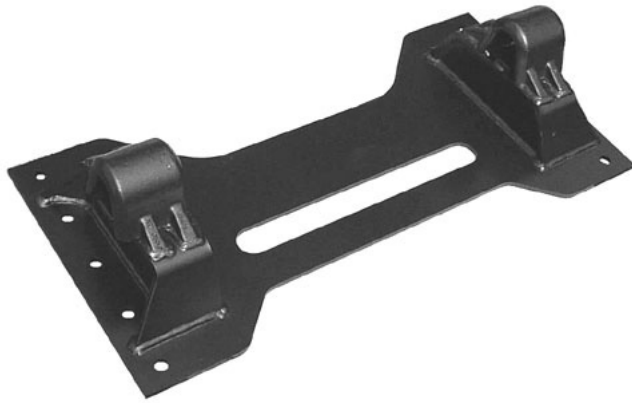

WEIGHTSAVER®

WEIGHTSAVER®

Weightsaver®

20000 kg maximum Vertical Load
150 kN D-Value

EC approved 94/20/EG

WARNING

The load limits given are valid for operation on paved roads and under conditions prevailing in Europe. For alternative conditions please consult Holland

FEATURES OF THE WEIGHTSAVER®

- The Weightsaver® is suitable for all Holland Eurohitch standard 2" Fifth Wheels and saves weight and installation time on fifth wheel mounting
- The combined mounting plate and brackets result in a **reduction of weight**
- **Time-saving** through direct mounting on chassis.
- The Weightsaver® offers safety and highest standards
- Mounting heights including Fifth Wheel are 140 mm, 160 mm, 190 mm, 230 mm
- Production in accordance with EC 94/20 standard
- Two standard hole patterns, Special hole patterns on request
- The Weightsaver® is available in two alternative widths, 965 mm and 1050 mm

WARNING

Mounting must be carried out in accordance with Holland instructions.

Holland reserve the right, without prior notice, to change specifications and dimensions.

PART NUMBER GUIDE

Height 140 mm (incl. Fifth Wheel)

Part No.	Width	Description
XA-E-60080	965 mm	Standard Weightsaver® undrilled
XA-E-60080-1	1050 mm	Weightsaver® undrilled
XA-E-60080-**	965 mm	Standard Weightsaver® with hole pattern
XA-E-60080-1-**	1050 mm	Weightsaver® with hole pattern