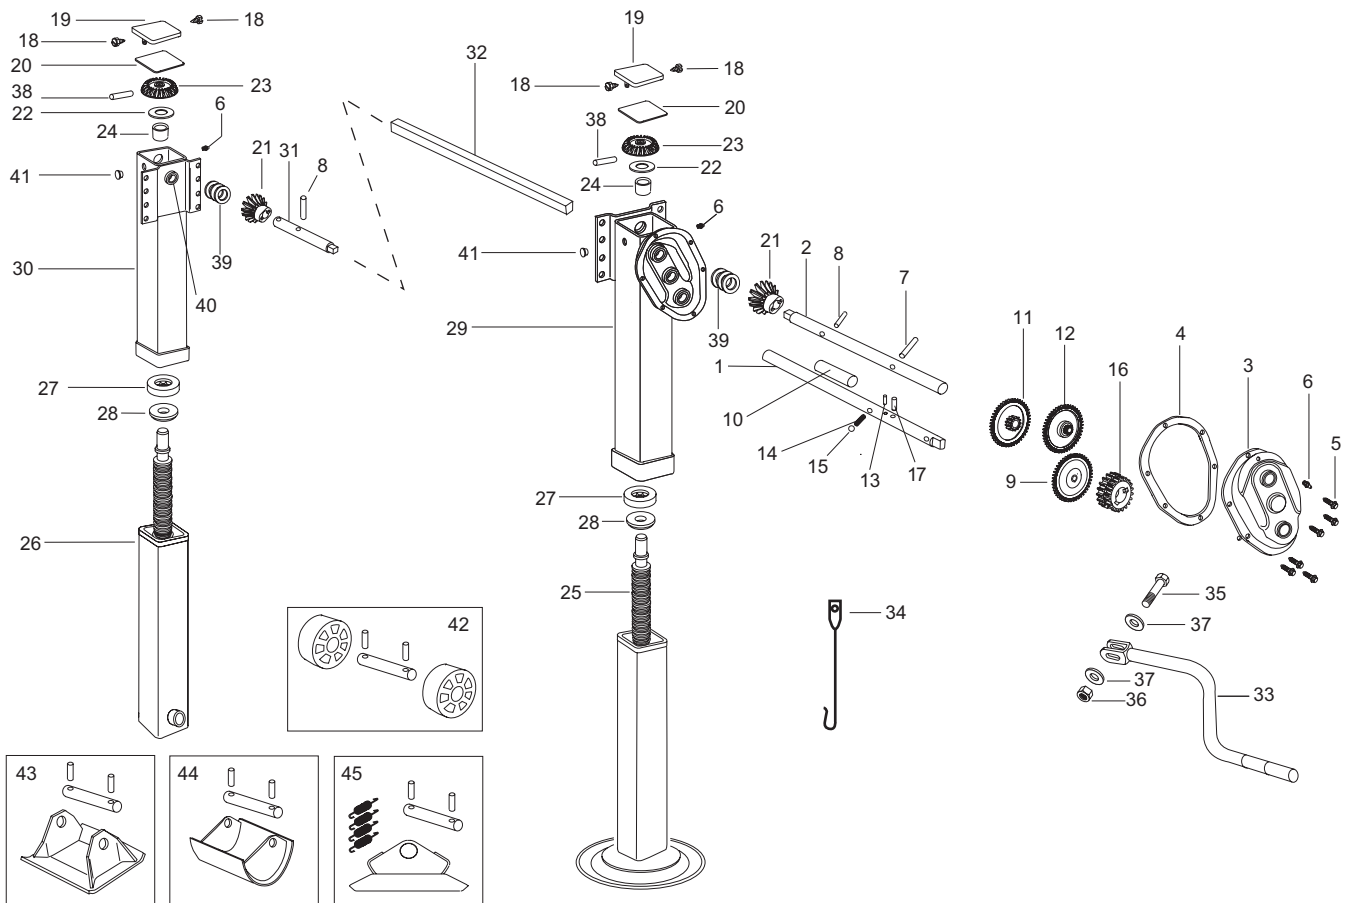

EH SERIES LANDING GEAR - SPARE PARTS

Item	Part No.	G.box	S.Speed	Description	Item	Part No.	G.box	S.Speed	Description
1	* XA-E-06625-C	1		Drive and Gear Shaft	30	~ XA-V-07132-TAB ~		1	Single Speed Outer Leg
2	* XA-E-06624-C	1		Drive Gear Shaft	31	XA-E-06623-C		1	Bevel Gear Shaft
3	* XA-V-06618-1	1		Gearbox Cover	32	XA-E-1910			Cross Shaft (1500mm)
4	* XB-V-06621	1		Gasket	33	XA-S04475	1		Handle (standard)
5	* XB-06372	6		Screw	34	XA-60024	1		Crank Hanger
6	* ^ 38025	2	1	Lube Fitting	35	31033	1		Screw
7	* XA-CRP-V-06634	1		Groove Pin	36	32024	1		Nut
8	* ^ XB-GP-38-1-12-E	1	1	Pin	37	33023	2		Washer
9	* XA-V-06602	1		Idler Gear	38	^ XA-CRP-V-06635	1	1	Pin
10	* XA-V-07085	1		Idler Gear Shaft	39	^ XB-03816	3	3	Shim (as required)
11	* XA-V-06606	1		Step Gear	40	XB-LG0559	1	1	Bearing
12	* XA-V-06603	1		Step Gear	41	^ XB-01789	1	1	Lube Plug
13	* ^ XB-21-S-218-1500	1		Pin	42	RK-E-103	1	1	Wheel Kit, incl. :
14	* ^ XB-SPG-020-02	1		Spring		XB-V-747	2	2	Wheel
15	* ^ XB-BAL-023-01	1		Ball		XA-E-1901-2	1	1	Axle
16	* XA-V-06604-1	1		Shifter Gear		34011	2	2	Spiral Pin
17	* ^ XA-CRP-V-06633	1		Pin	43	RK-E-105	1	1	Skidfoot Kit, incl. :
18	XB-06372	2	2	Screw		XA-V-796-B-1	1	1	Skidfoot
19	XA-V-06611	1	1	Upper Leg Cover		XA-E-1901-1	1	1	Axle
20	^ XB-V-07054	1	1	Gasket		34011	2	2	Spiral Pin
21	^ XA-V-06600	1	1	Bevel Pinion	44	RK-E-107	1	1	Rocker Foot Kit, incl. :
22	^ XB-V-06632	1	1	Washer		47359	1	1	Rocker Foot
23	^ XA-V-06601	1	1	Bevel Gear		XA-E-1901-1	1	1	Axle
24	^ XB-V-06630	1	1	Bushing		34011	2	2	Spiral Pin
25	~ XA-V-06628-TAB-1 ~	1	1	Inner Leg Assembly	45	RK-E-109	1	1	Kompensator Foot Kit :
26	~ XA-V-06628-TAB-0 ~	1	1	Inner Leg Assembly		XA-60060	1	1	Kompensator Foot
27	^ XB-V-647	1	1	Thrust Bearing		XA-E-1901-1	1	1	Axle
28	^ XA-V-06629	1	1	Thrust Plate		34011	2	2	Spiral Pin
29	~ XA-V-07133-TAB ~	1		Gearbox Outer Leg Assy		XB-60066	4	4	Spring
*	RS-91074	1		Gearbox Repair Kit					~ Replace 'TAB' with length code of leg required
^	RS-91072	1	1	Leg Repair Kit					

SAF-HOLLAND GmbH
Hauptstraße 26
D-63856 Bessenbach, Germany
Phone: +49 (0) 6095-301302
Fax: +49 (0) 6095-301200

HOLLAND EUROHITCH Ltd.
Hoo Farm Ind. Est. Worcester Rd.
Kidderminster, Worcs. DY11 7RA, UK
Phone: +44 (0) 1562-732010
Fax: +44 (0) 1562-732020

HOLLAND EUROPE GmbH
Altenkamp 9, D-33758
Schloss Holte-Stukenbrock, Germany
Phone: +49 (0) 5207-89560
Fax: +49 (0) 5207-895656