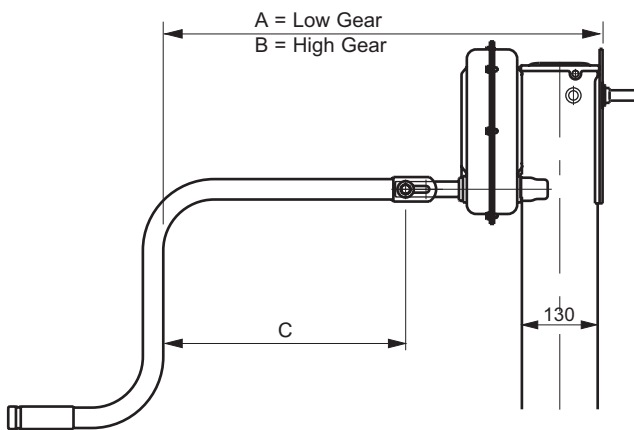

HANDLES

Part Number	A	B	C
XA-S04475 (standard)	683	708	377
XA-03679	525	550	219
XA-03694	588	613	282
XA-S04475-100	783	808	477
XA-S04475-200	883	908	577

HANDLE EXTENSION SYSTEMS

Can be used with any of above the handles to extend the operating length of the handle

Gearbox Mounted Type