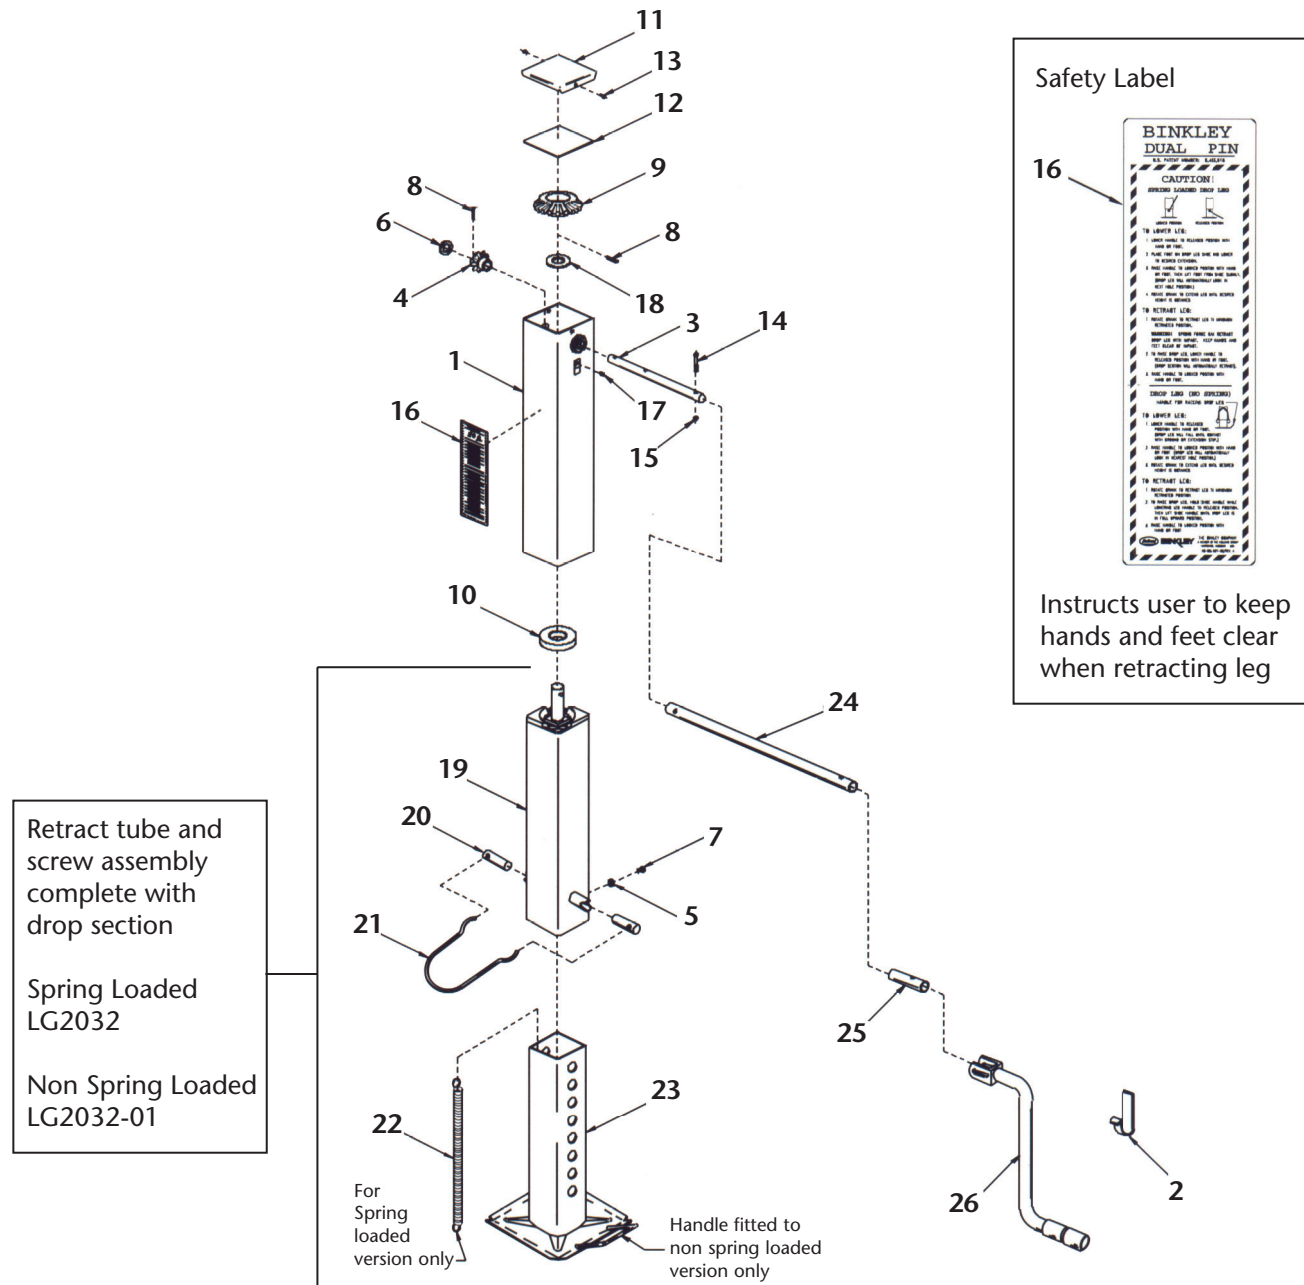

### WARNING

Mounting must be carried out in accordance with Holland instructions

### PART NUMBERS

Part Number	Model Type
LGD700-212	Non-Spring Loaded
LGD700-213	Spring loaded

NOTE : Part number does not include universal crank handle which should be ordered separately if required

Holland reserves the right, without prior notice, to change specifications and dimensions

# LGD DUAL PIN DROP LEG - SPARE PARTS

Item	Part No.	Qty	Description	Item	Part No.	Qty	Description
1	LG1587-03	1	Upper Housing	15	XB-SLN-012-04	1	Self Locking Nut
2	XB-LG0085	1	Crank Hanger	16	XB-DCL-031-60	1	Decal, Dual Pin
3	LG2020-01	1	Shaft, Drive	17	XB-GRF-022-16	1	Grease Fitting
4	XB-LG2026	1	Gear, Pinion	18	XB-PW-016-51	1	Washer, Plain
5	XB-PW-016-03	1	Washer, 3/8 Std. Type A	19	LG2033	1	Retract Tube & Screw Assy
6	XB-PW-016-73	1	Washer, Plain Thrust .766 ID	20	XB-LG2024-01	2	Pin, Locking
7	XB-ST5-008-17	1	Screw, Selftap 3/8 x 7/16	21	XB-LG2006	1	Handle, Spring
8	XB-GP-014-07	2	Pin, Groove Type E	22	XB-SPG-020-28	1	Spring, Extension
9	XB-LG2027	1	Gear, Bevel	23	LG2003-01	1	Drop Tube with Handle
10	XB-BRG-013-70	1	Bearing, Thrust		LG2003	1	Drop Tube without Handle
11	XA-LG0880	1	Top Cover	24	LG2023	1	Tube, Crank Extension
12	XB-LG0893	1	Cover Gasket	25	CP4651-16	1	Adaptor, Crank
13	XB-ST5-008-11	2	Self Tap Screw	26	LG0083-01	1	Universal Crank
14	XB-HHC-050-42	1	Screw, Hex 3/8 x 2-1/4				