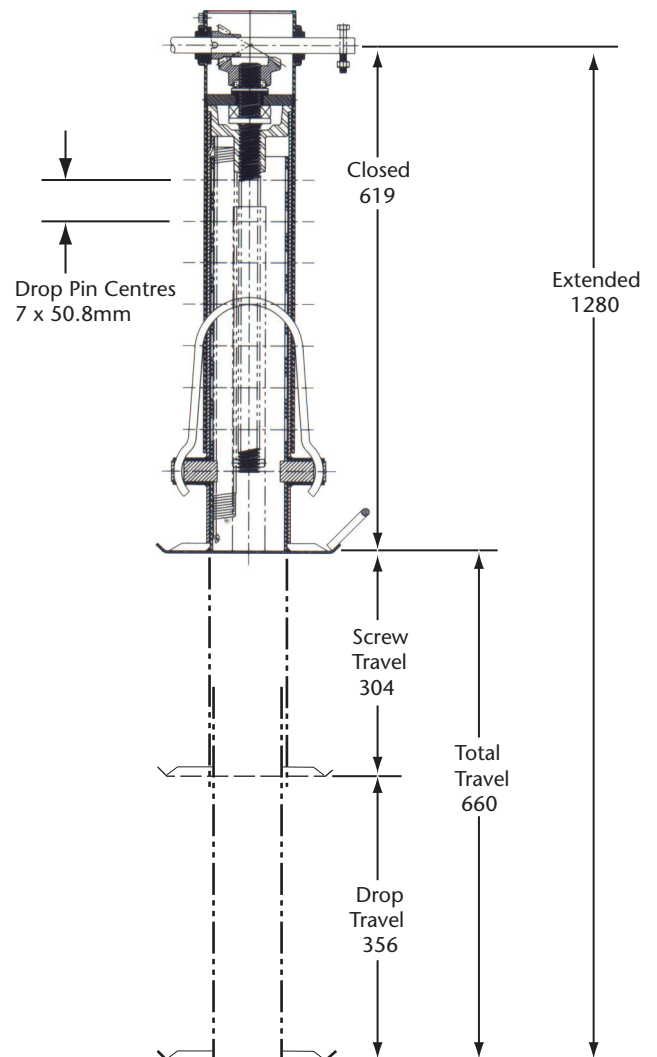

### Dual Pin Drop Leg

9000 kg Static Load

5500 kg Lifting Capacity

Three Section Support Leg with Total Travel Length of 660mm

Weight 25 kg per leg

### FEATURES

- Long travel support leg
- Quick release, dual pin drop section for fast operation
- Drop section with a total of 356mm travel in 50.8mm increments
- Optional spring loaded retraction of drop section

### PART NUMBERS

Part Number	Model Type
LGD700-212	Non-Spring Loaded
LGD700-213	Spring loaded

NOTE : Part number does not include universal crank handle which should be ordered separately if required

Holland reserves the right, without prior notice, to change specifications and dimensions

# LGD DUAL PIN DROP LEG - SPARE PARTS

Item	Part No.	Qty	Description	Item	Part No.	Qty	Description
1	LG1587-03	1	Upper Housing	15	XB-SLN-012-04	1	Self Locking Nut
2	XB-LG0085	1	Crank Hanger	16	XB-DCL-031-60	1	Decal, Dual Pin
3	LG2020-01	1	Shaft, Drive	17	XB-GRF-022-16	1	Grease Fitting
4	XB-LG2026	1	Gear, Pinion	18	XB-PW-016-51	1	Washer, Plain
5	XB-PW-016-03	1	Washer, 3/8 Std. Type A	19	LG2033	1	Retract Tube & Screw Assy
6	XB-PW-016-73	1	Washer, Plain Thrust .766 ID	20	XB-LG2024-01	2	Pin, Locking
7	XB-ST5-008-17	1	Screw, Selftap 3/8 x 7/16	21	XB-LG2006	1	Handle, Spring
8	XB-GP-014-07	2	Pin, Groove Type E	22	XB-SPG-020-28	1	Spring, Extension
9	XB-LG2027	1	Gear, Bevel	23	LG2003-01	1	Drop Tube with Handle
10	XB-BRG-013-70	1	Bearing, Thrust		LG2003	1	Drop Tube without Handle
11	XA-LG0880	1	Top Cover	24	LG2023	1	Tube, Crank Extension
12	XB-LG0893	1	Cover Gasket	25	CP4651-16	1	Adaptor, Crank
13	XB-ST5-008-11	2	Self Tap Screw	26	LG0083-01	1	Universal Crank
14	XB-HHC-050-42	1	Screw, Hex 3/8 x 2-1/4				