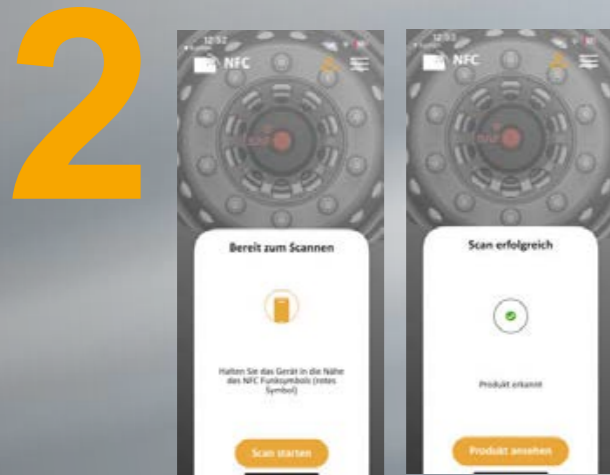

Scan

Scan the hubcap for trailer axle identification.