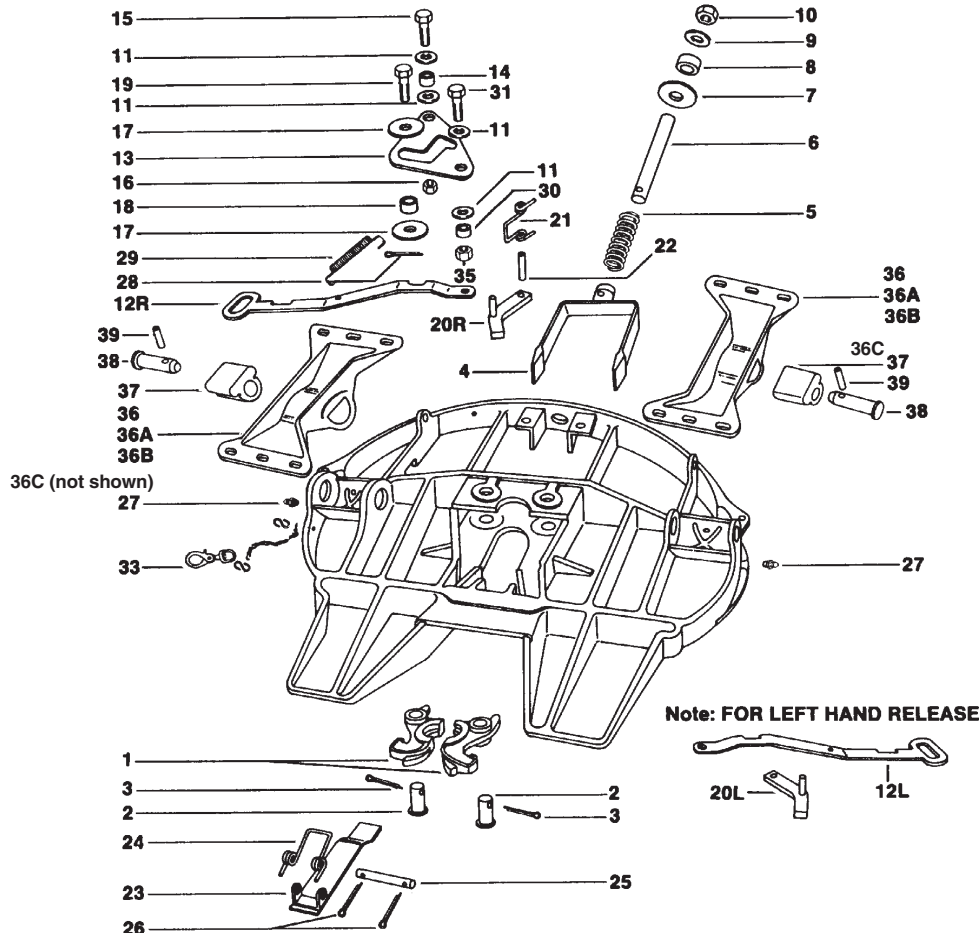

FW3500

FW3500 SERIES

SPARE PARTS

Item	Part No.	Qty	Description	Item	Part No.	Qty	Description
1	* XA-1704-KTL	1	Lock Jaw Set	20L	XA-3542-L	1	LH Secondary Lock
2	* XA-1313	2	Lock Pin	21	* XB-2149-KTL	1	Torsion Spring
3	* XB-5	2	Cotter Pin	22	* XB-21-S-500-2750	1	Roll Pin
4	* XA-1703-05664-KTL	1	Yoke Sub-assembly	23	* XA-3514	1	Lock Guard
5	* XB-1505-KTL	1	Spring	24	* XB-1044	1	Torsion Spring
6	* XA-07679	1	Yoke Shaft	25	* XA-1055	1	Pin
7	* XB-02312-1	1	Lock Adjustment Tag	26	* XB-16	2	Cotter Pin
8	* XB-1127	1	Rubber Block	27	* 38009	2	Grease Fitting
9	* XB-PW-1316-112	1	Washer	28	* XB-05678	1	Cotter Pin
10	* XB-HNH-34-F	1	Locknut	29	* XB-05679-2	1	Extension Spring
11	* XB-T-69	4	Washer	30	* XA-03082	1	Bushing
12R	* XA-05677	1	RH Release Handle	31	* XB-05674	1	Bolt
12L	XA-05677-L-2	1	LH Release Handle	33	XA-04797	1	Snap Hook Assembly
12RL	XA-05677-L	1	RH Release Handle - Long	35	* 32001	1	Lock Nut
13	* XA-05673	1	Camplate	36	XD-04942-KTL	2	ISO Bracket - 150mm
14	* XA-1029	1	Roller	36A	XD-04943-KTL	2	ISO Bracket - 180mm
15	* XB-2083	1	Bolt	36B	XD-04944-KTL	2	ISO Bracket - 200mm
16	* XB-T-69-A	1	Locknut	36C	XA-07202	1	Weightsaver - 140mm
17	* XB-1030-1	2	Washer	37	XB-0011-3	2	Rubber Bushing
18	* XB-1507	1	Roller	38	XA-2016-KTL	2	Bracket Pin
19	* XB-CX-58-F-134	1	Bolt	39	XB-21-S-375-1750	2	Roll Pin
20R	* XA-3542-R-KTL	1	RH Secondary Lock				
	* RK-06147		Full Overhaul Kit		RK-04413		Cushion Kit
	RK-63503		Lock Repair Kit				