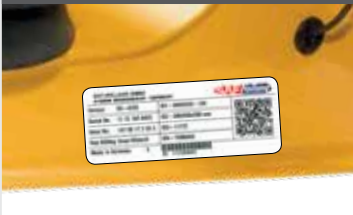

QUICK AND EASY

1. SCAN THE CODE

Use your tablet or smartphone to scan the QR code directly onto the axle or fifth wheel.