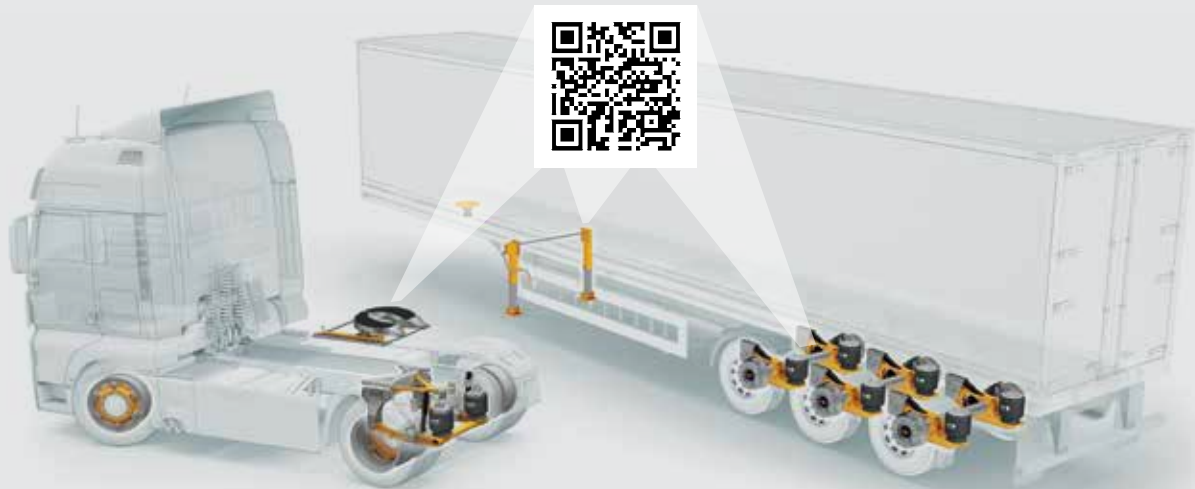

QR-CODE@SAF-HOLLAND

Ordering spare parts has never been so easy! All you need is your smartphone or tablet. Scan the QR code on the respective nameplate and gain direct access to the automated spare parts list for the scanned product.

The unique serial number assigned to each SAF-HOLLAND axle, fifth wheel or landing gear guarantees quick, reliable spare parts ordering. Check out our optimised spare parts catalogue and see for yourself how easy it is.