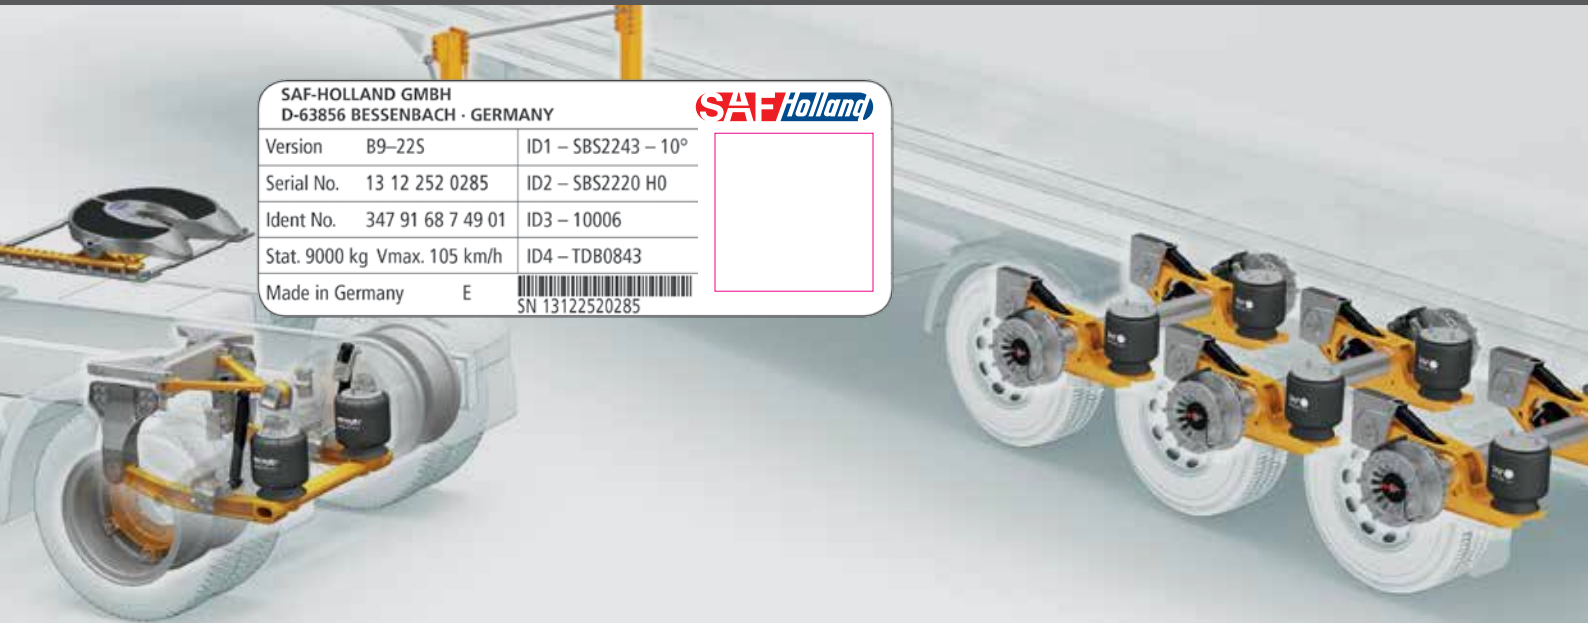

# ORDER YOUR SPARE PART WITH JUST ONE **CLICK!**

SAF-HOLLAND GMBH  
D-63856 BESENBACH · GERMANY

Version	B9-225	ID1 - SBS2243 - 10°
Serial No.	13 12 252 0285	ID2 - SBS2220 H0
Ident No.	347 91 68 7 49 01	ID3 - 10006
Stat. 9000 kg Vmax. 105 km/h		ID4 - TDB0843
Made in Germany	E	 SN 13122520285