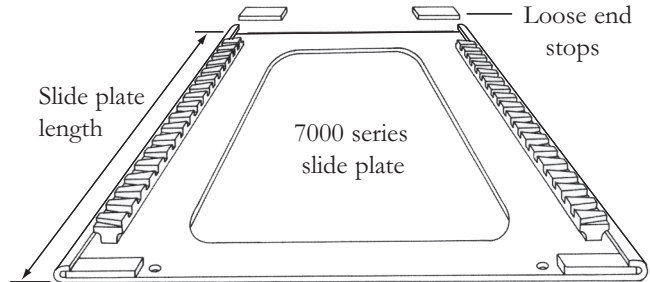

Manual 194/196 mm high shown

Bush to suit all slide brackets

XB-0011-3

The slide bracket only is not available as a separate item and can only be supplied as part of a complete slide bracket assembly

The slider height given in the table below is the height of the complete slider assembly, not the height of the slide bracket

Complete Slide Bracket Assembly Part Numbers

Slider Height	7000 series Manual	7000 series Air op.	8000 series Manual	8000 series Air op.	9000 series Manual	9000 series Air op.
219/221 mm	See Note	XA-7001	See Note	XA-8011	See Note	XA-E-9001
194/196 mm	XA-7012	XA-7002	XA-8012	XA-8002	XA-E-9012	XA-E-9002
168/170 mm	See Note	XA-7003	See Note	XA-8003	See Note	XA-E-9003

Note : Available to special order only - Contact Holland

SLIDE PLATE ASSEMBLIES

Slide Plate assemblies include the flat baseplate on which the slide bracket runs complete with toothed rack and end stops. One set of end stops is supplied loose to enable the slide bracket to be fitted.

Slide plate length is the overall length of the plate, not the travel length of the slider. Depending on the type of slide bracket used travel lengths can be different on the same length slide plate

7000 series