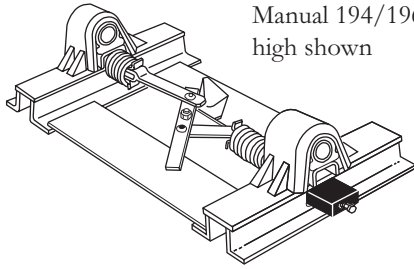

For details of low height manual release contact Holland

AIR RELEASE - 194/196 mm and 219/221 mm high assemblies

Item	Part No.	Qty	Description
1	XA-2524-R	1	Air Cylinder
2	XA-2501	2	Spring Retainer
3	XB-2502	2	Compression Spring
4	XA-01586	2	Spring Stop
5	XA-2503	2	Pin
6	XA-0372-A	2	Shoe Assembly

Note : For air control kit see RK2500-10-A overleaf

AIR RELEASE - 168/170 mm high assemblies

Item	Part No.	Qty	Description
1	XA-0372-A	2	Shoe Assembly
2	XA-2503	2	Pin
3	XA-01586	2	Spring Stop
4	XA-2502	2	Compression Spring
5	XA-2501	2	Spring Retainer
6	XA-0709	1	Lever Arm - RH
7	XB-C-375-C-125	2	Bolt
8	TBA	1	Strap
9	XB-338	2	Nut
10	XA-0708	1	Lever Arm - LH
11	XB-2083	2	Bolt
12	XB-T-69-A	2	Nut
13	XA-2524-R	1	Air Cylinder

Note : For air control kit see RK2500-10-A overleaf

Holland reserves the right, without prior notice, to change specifications and dimensions

COMPLETE SLIDE BRACKET SUB-ASSEMBLIES

Typical slide bracket assembly, includes all components required as shown on previous page

Manual 194/196 mm high shown

Bush to suit all slide brackets

XB-0011-3

The slide bracket only is not available as a separate item and can only be supplied as part of a complete slide bracket assembly

The slider height given in the table below is the height of the complete slider assembly, not the height of the slide bracket