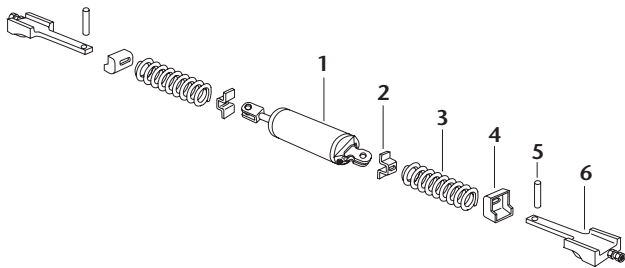

SLIDERS

SPARE PARTS FOR SUB-ASSEMBLIES

Sliding Fifth Wheel Sub-Assembly Parts

Spare parts information for 7000, 8000 and 9000 series slider sub-assemblies

MANUAL RELEASE - 194/196 mm and 219/221 mm high assemblies

Item	Part No.	Qty	Description
1	XA-S06742	1	Release Lever Sub-assembly
2	XA-2501	2	Spring Retainer
3	XB-2502	2	Compression Spring
4	XA-01586	2	Spring Stop
5	XA-2503	2	Pin
6	XA-0372-A	2	Shoe Assembly
7	XB-03730	2	Bolt
8	XB-03731	8	Jam Nut
9	32001	1	Lock Nut
10	XA-03082	1	Bushing
11	XB-T-49	1	Washer
12	XB-05679-2	1	Extension Spring
13	XB-05674	1	Bolt
14	41015	1	Release Lever

For details of low height manual release contact Holland

AIR RELEASE - 194/196 mm and 219/221 mm high assemblies

Item	Part No.	Qty	Description
1	XA-2524-R	1	Air Cylinder
2	XA-2501	2	Spring Retainer
3	XB-2502	2	Compression Spring
4	XA-01586	2	Spring Stop
5	XA-2503	2	Pin
6	XA-0372-A	2	Shoe Assembly

Note : For air control kit see RK2500-10-A overleaf

AIR RELEASE - 168/170 mm high assemblies

Item	Part No.	Qty	Description
1	XA-0372-A	2	Shoe Assembly
2	XA-2503	2	Pin
3	XA-01586	2	Spring Stop
4	XA-2502	2	Compression Spring
5	XA-2501	2	Spring Retainer
6	XA-0709	1	Lever Arm - RH
7	XB-C-375-C-125	2	Bolt
8	TBA	1	Strap
9	XB-338	2	Nut
10	XA-0708	1	Lever Arm - LH
11	XB-2083	2	Bolt
12	XB-T-69-A	2	Nut
13	XA-2524-R	1	Air Cylinder