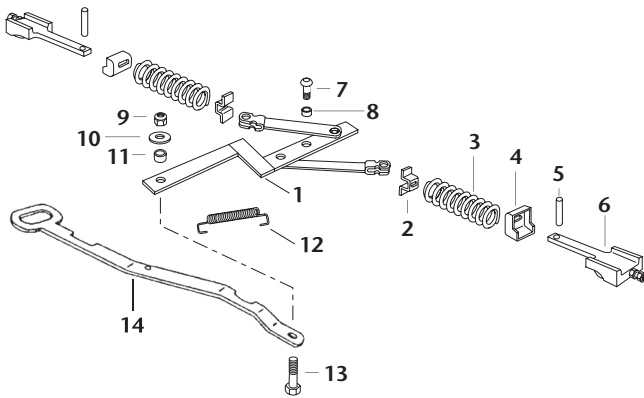

SLIDERS

SPARE PARTS FOR SUB-ASSEMBLIES

Sliding Fifth Wheel Sub-Assembly Parts

Spare parts information for 7000, 8000 and 9000 series slider sub-assemblies

MANUAL RELEASE - 194/196 mm and 219/221 mm high assemblies

Item	Part No.	Qty	Description
1	XA-S06742	1	Release Lever Sub-assembly
2	XA-2501	2	Spring Retainer
3	XB-2502	2	Compression Spring
4	XA-01586	2	Spring Stop
5	XA-2503	2	Pin
6	XA-0372-A	2	Shoe Assembly
7	XB-03730	2	Bolt
8	XB-03731	8	Jam Nut
9	32001	1	Lock Nut
10	XA-03082	1	Bushing
11	XB-T-49	1	Washer
12	XB-05679-2	1	Extension Spring
13	XB-05674	1	Bolt
14	41015	1	Release Lever

For details of low height manual release contact Holland

AIR RELEASE - 194/196 mm and 219/221 mm high assemblies

Item	Part No.	Qty	Description
1	XA-2524-R	1	Air Cylinder
2	XA-2501	2	Spring Retainer
3	XB-2502	2	Compression Spring
4	XA-01586	2	Spring Stop
5	XA-2503	2	Pin
6	XA-0372-A	2	Shoe Assembly

* For 168mm high sliders

9000 series

Slide Plate Length	Part No.
860	XA-09284-1
980	XA-09284-2
1175	XA-09284-3
1360	XA-09284-4
1795	XA-09284-5
2100	XA-09284-6

End Stops (2 req'd)

Slider Type	Part No.
7000 sr. *	XA-E-2513
8000 sr. *	XA-E-2513
9000 sr.	XA-09289
Bolt	XB-HCS-M12-28-Z