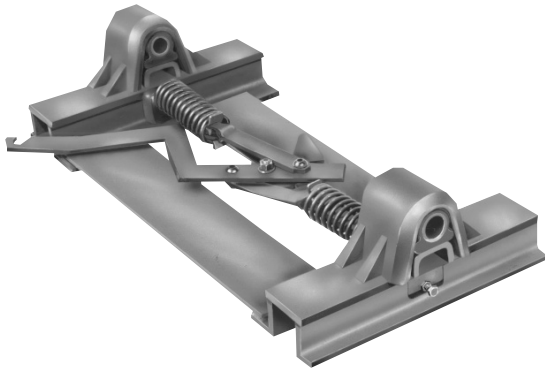

SLIDERS

SPARE PARTS FOR SUB-ASSEMBLIES

Sliding Fifth Wheel Sub-Assembly Parts

Spare parts information for 7000, 8000 and 9000 series slider sub-assemblies

MANUAL RELEASE - 194/196 mm and 219/221 mm high assemblies

Item	Part No.	Qty	Description
1	XA-S06742	1	Release Lever Sub-assembly
2	XA-2501	2	Spring Retainer
3	XB-2502	2	Compression Spring
4	XA-01586	2	Spring Stop
5	XA-2503	2	Pin
6	XA-0372-A	2	Shoe Assembly
7	XB-03730	2	Bolt
8	XB-03731	8	Jam Nut
9	32001	1	Lock Nut
10	XA-03082	1	Bushing
11	XB-T-49	1	Washer
12	XB-05679-2	1	Extension Spring
13	XB-05674	1	Bolt
14	41015	1	Release Lever

For details of low height manual release contact Holland

AIR RELEASE - 194/196 mm and 219/221 mm high assemblies

Item	Part No.	Qty	Description
1	XA-2524-R	1	Air Cylinder
2	XA-2501	2	Spring Retainer
3	XB-2502	2	Compression Spring
4	XA-01586	2	Spring Stop
5	XA-2503	2	Pin
6	XA-0372-A	2	Shoe Assembly

Note : For air control kit see RK2500-10-A overleaf

AIR RELEASE - 168/170 mm high assemblies

Item	Part No.	Qty	Description
1	XA-0372-A	2	Shoe Assembly
2	XA-2503	2	Pin
3	XA-01586	2	Spring Stop
4	XA-2502	2	Compression Spring
5	XA-2501	2	Spring Retainer
6	XA-0709	1	Lever Arm - RH
7	XB-C-375-C-125	2	Bolt
8	TBA	1	Strap
9	XB-338	2	Nut
10	XA-0708	1	Lever Arm - LH
11	XB-2083	2	Bolt
12	XB-T-69-A	2	Nut
13	XA-2524-R	1	Air Cylinder