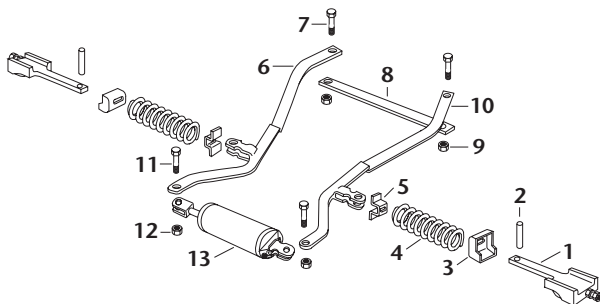

Item	Part No.	Qty	Description
1	XA-S06742	1	Release Lever Sub-assembly
2	XA-2501	2	Spring Retainer
3	XB-2502	2	Compression Spring
4	XA-01586	2	Spring Stop
5	XA-2503	2	Pin
6	XA-0372-A	2	Shoe Assembly
7	XB-03730	2	Bolt
8	XB-03731	8	Jam Nut
9	32001	1	Lock Nut
10	XA-03082	1	Bushing
11	XB-T-49	1	Washer
12	XB-05679-2	1	Extension Spring
13	XB-05674	1	Bolt
14	41015	1	Release Lever

For details of low height manual release contact Holland

AIR RELEASE - 194/196 mm and 219/221 mm high assemblies

Item	Part No.	Qty	Description
1	XA-2524-R	1	Air Cylinder
2	XA-2501	2	Spring Retainer
3	XB-2502	2	Compression Spring
4	XA-01586	2	Spring Stop
5	XA-2503	2	Pin
6	XA-0372-A	2	Shoe Assembly

Note : For air control kit see RK2500-10-A overleaf

AIR RELEASE - 168/170 mm high assemblies

Item	Part No.	Qty	Description
1	XA-0372-A	2	Shoe Assembly
2	XA-2503	2	Pin
3	XA-01586	2	Spring Stop
4	XA-2502	2	Compression Spring
5	XA-2501	2	Spring Retainer
6	XA-0709	1	Lever Arm - RH
7	XB-C-375-C-125	2	Bolt
8	TBA	1	Strap
9	XB-338	2	Nut
10	XA-0708	1	Lever Arm - LH
11	XB-2083	2	Bolt
12	XB-T-69-A	2	Nut
13	XA-2524-R	1	Air Cylinder

* For 168mm high sliders

9000 series

Slide Plate Length	Part No.
860	XA-09284-1
980	XA-09284-2
1175	XA-09284-3
1360	XA-09284-4
1795	XA-09284-5
2100	XA-09284-6

End Stops (2 req'd)

Slider Type	Part No.
7000 sr. *	XA-E-2513
8000 sr. *	XA-E-2513
9000 sr.	XA-09289
Bolt	XB-HCS-M12-28-Z