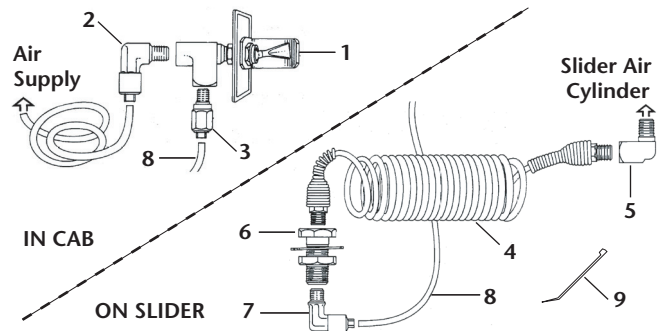

Slide Plate Length	Part No.
833	XA-0751-0
988	XA-0751-1
1143	XA-0751-2
1453	XA-0751-3
1336	* XA-0751-3A
1765	XA-0751-4
2083	XA-0751-5
2388	XA-0751-6

* For 168mm high, 622mm travel slider

8000 series

Slide Plate Length	Part No.
869	XA-S08021-1
1072	* XA-S08092-1L
1072	XA-S08092-2
1275	* XA-S08092-2L
1174	XA-S08092-3
1402	* XA-S08092-3L
1478	XA-S08092-4
1885	* XA-S08092-4L
1793	XA-S08092-5

* For 168mm high sliders

9000 series

Slide Plate Length	Part No.
860	XA-09284-1
980	XA-09284-2
1175	XA-09284-3
1360	XA-09284-4
1795	XA-09284-5
2100	XA-09284-6

End Stops (2 req'd)

Slider Type	Part No.
7000 sr. *	XA-E-2513
8000 sr. *	XA-E-2513
9000 sr.	XA-09289
Bolt	XB-HCS-M12-28-Z

* Weld on stop, bolt not required

RK2500-10-A AIR CONTROL KIT

Item	Part No.	Qty	Description
1	XA-02048	1	Switch Assembly
2	XB-04248	1	Elbow Fitting
3	XB-02447	1	Straight Fitting
4	XB-1960	1	Air Coil
5	XB-1996	1	Elbow Fitting
6	XB-01959	1	Bulkhead Fitting
7	XB-04249	1	Elbow Fitting
8	XB-04250	1	Tubing (9 metre coil)
9	XB-01961	5	Cable Tie