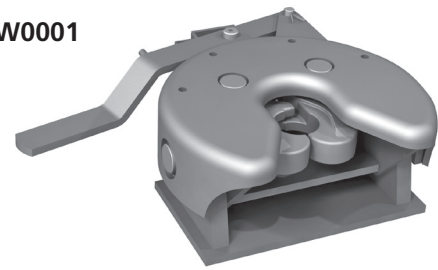

FW0002

Important Info – October 2018

HOLLAND Fifth Wheels

Retirement of FW0001, FW0002, FW1900, FW6000 Fifth Wheels, and KP-6500 Kingpin

Attention

Effective January 1, 2019, SAF-HOLLAND will retire the FW0001, FW0002, FW190, FW6000 fifth wheel assemblies, and KP-6500 kingpin.

This product retirement notice applies to the following HOLLAND fifth wheels:

- FW0001
- FW0002
- FW1900
- FW6000
- KP-6500

Orders for the products will be accepted until January 1, 2019. Service parts, replacement kits, and replacement top plate assemblies will be available through the SAF-HOLLAND aftermarket for a limited time.

If you have any questions or require additional product assistance, please contact your account manager or customer service representative.

FW0001