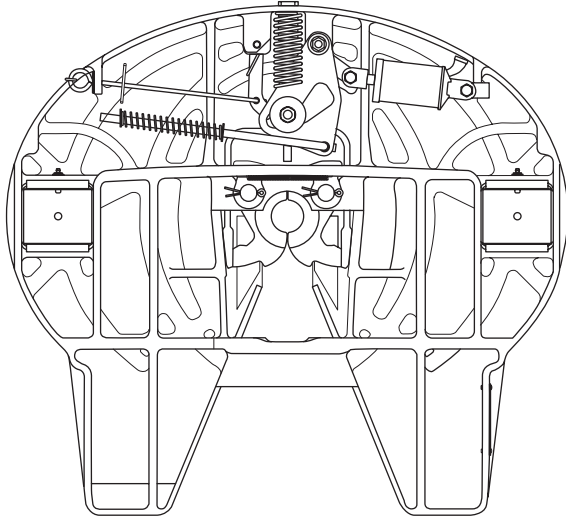

The aluminum Part and Serial No. Tag is located in the same place on all four Yard Spotter Top Plates

XA-3501-UB

Use RK-63502 to Rebuild the Following Fifth Wheel Part Numbers

- XA-3501-UB, FW4500-B & FW6700-16B
- Use RK-63504 to replace locks only on XA-3501-UB top plates

XA-351-UB

Use RK-351-UB to Rebuild the Following Fifth Wheel Part Numbers

- FW67-16B (-2, -3, -6)
- FW68-16 (-2)
- FW69-12B
- XA-351-UB

Please note the differences between XA-3501-03505 and XA-351-03505 as follows:

1. Casting/rib structure
2. Cam plate
3. Extension spring is different and located differently
4. Kingpin locks

XA-3501-03505

Use RK-63518 to Rebuild the Following Fifth Wheel Part Numbers

- FW3500-03344 (-1, -2, -3, -4, -5, -6)
- XA-3501-03505 (-2, -3, -4)
- Use RK-63504 to replace the locks only