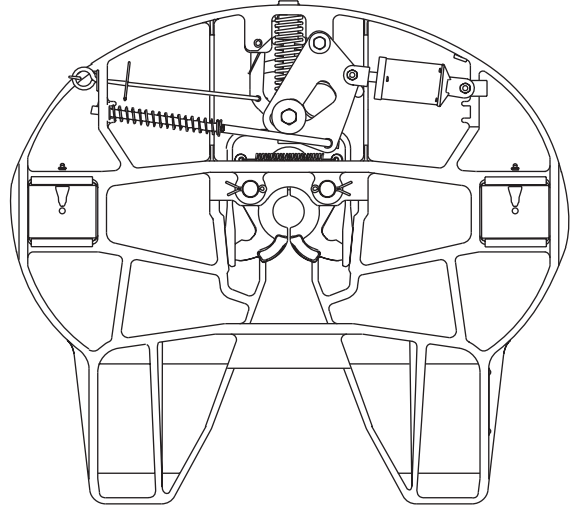

The aluminum Part and Serial No. Tag is located in the same place on all four Yard Spotter Top Plates

XA-3501-UB

Use RK-63502 to Rebuild the Following Fifth Wheel Part Numbers

- XA-3501-UB, FW4500-B & FW6700-16B
- Use RK-63504 to replace locks only on XA-3501-UB top plates

1. Casting/rib structure
2. Cam plate
3. Extension spring is different and located differently
4. Kingpin locks

XA-3501-03505

Use RK-63518 to Rebuild the Following Fifth Wheel Part Numbers

- FW3500-03344 (-1, -2, -3, -4, -5, -6)
- XA-3501-03505 (-2, -3, -4)
- Use RK-63504 to replace the locks only

XA-351-03505

Use RK-351-03505 to Rebuild the Following Fifth Wheel Part Numbers

- FW35-03344 (-1, -2, -3, -4, -5, -6)
- XA-351-03505 (-2, -3, -4)

GO THE DISTANCE.

HOLLAND USA, INC.
1950 Industrial Blvd. • P.O. Box 425 • Muskegon, MI 49443-0425 • Phone 888-396-6501 • Fax 800-356-3929
www.thehollandgroupinc.com