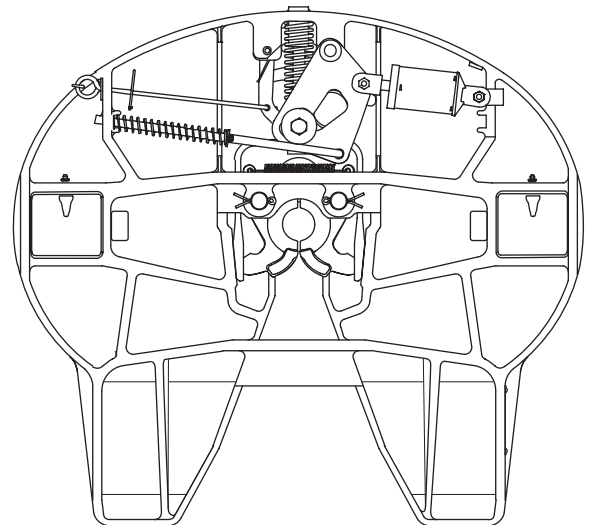

XA-351-UB

Use RK-351-UB to Rebuild the Following Fifth Wheel Part Numbers

- FW67-16B (-2, -3, -6)
- FW68-16 (-2)
- FW69-12B
- XA-351-UB