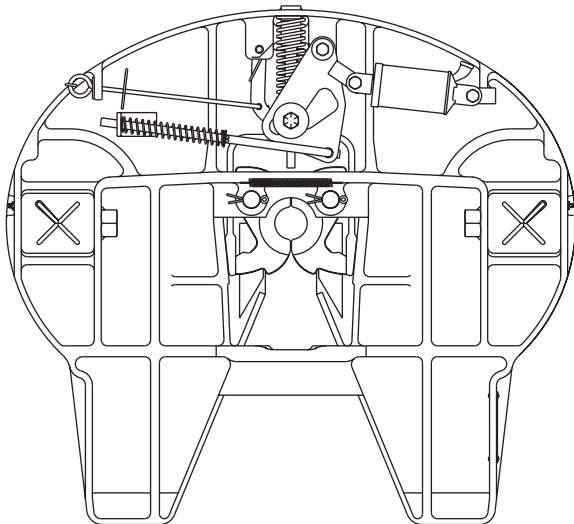

YARD SPOTTER

TOP PLATE COMPARISON

Between XA-3501-UB, XA-351-UB,
XA-3501-03505, and XA-351-03505
Fifth Wheel Top Plates

This manual contains the information needed to identify your Yard Spotter Fifth Wheel Top Plate.

Please note the differences between XA-3501-UB and XA-351-UB as follows:

1. Casting/rib structure
2. Cam plate
3. Extension spring is different and located differently
4. Kingpin locks
5. Bracket pockets:
XA-3501-UB uses grease fittings on the side
XA-351-UB uses grease fittings on the top

The aluminum Part and Serial No. Tag is located in the same place on all four Yard Spotter Top Plates

XA-3501-UB

Use RK-63502 to Rebuild the Following Fifth Wheel Part Numbers

- XA-3501-UB, FW4500-B & FW6700-16B
- Use RK-63504 to replace locks only on XA-3501-UB top plates

1. Casting/rib structure
2. Cam plate
3. Extension spring is different and located differently
4. Kingpin locks

XA-3501-03505

Use RK-63518 to Rebuild the Following Fifth Wheel Part Numbers

- FW3500-03344 (-1, -2, -3, -4, -5, -6)
- XA-3501-03505 (-2, -3, -4)
- Use RK-63504 to replace the locks only