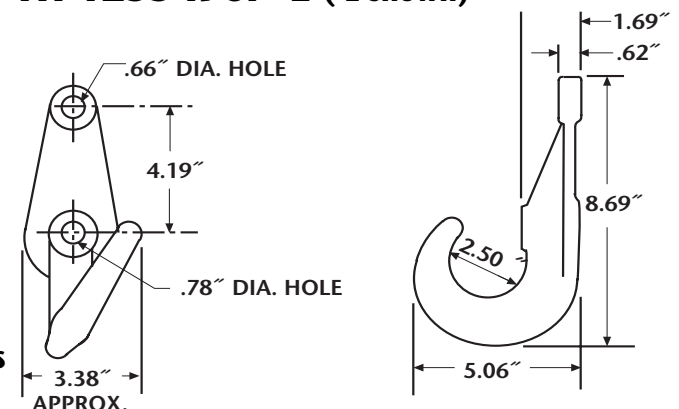

TOW HOOKS

SPECIFICATIONS

TH-1257-AR or -AL

Right or left hand tow hook with 1.88" opening.

10,000 lbs. Maximum Drawbar Pull

Weight: 2 lbs. each

TH-1255-R or -L

Right or left hand tow hook with 2.5" opening.

TH-1257-AR or -AL (-AL shown)

ALL DIMENSIONS SHOWN ARE NOMINAL

TH-1255-R or -L (-L shown)

GO THE DISTANCE.

HOLLAND USA, INC.
1950 Industrial Blvd. • P.O. Box 425
Muskegon, MI 49443-0425
Phone 888-396-6501 • Fax 800-356-3929
www.thehollandgroupinc.com