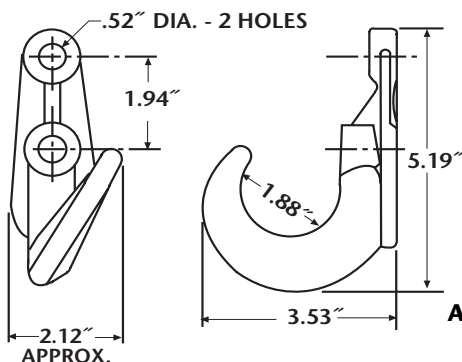

TH-1257-AR or -AL (-AL shown)