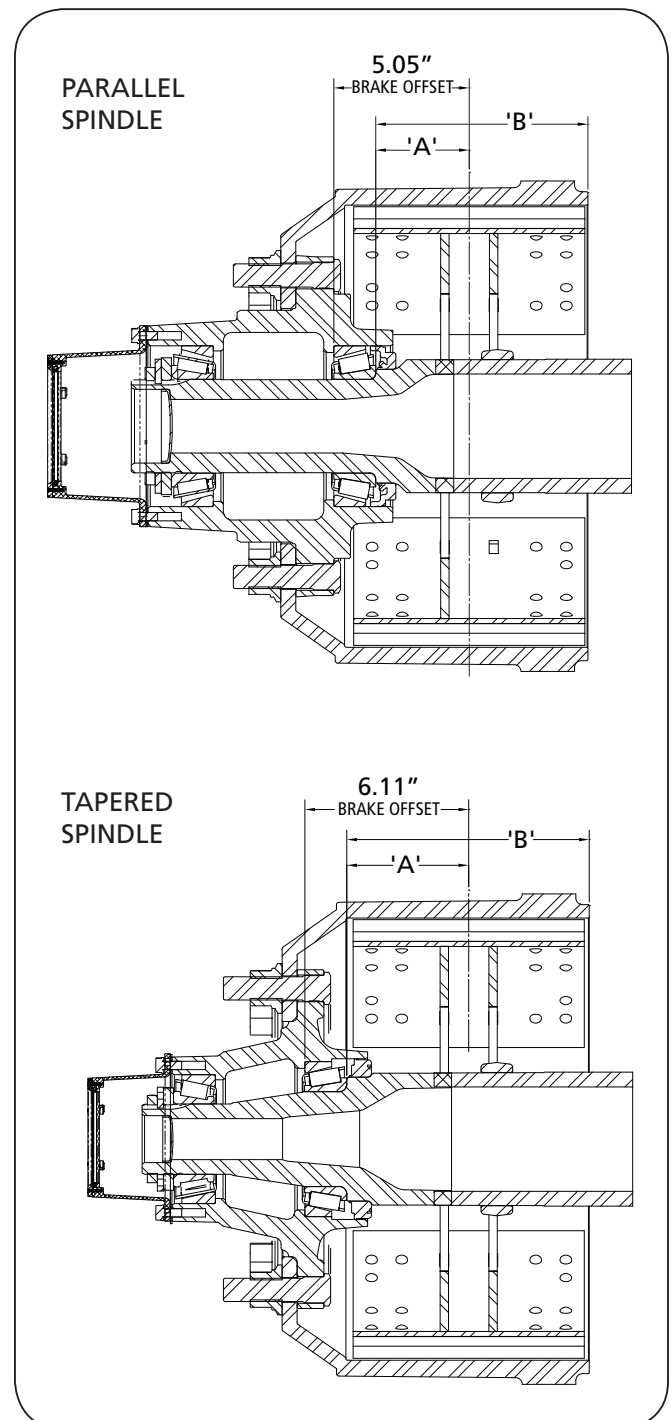

Marketing Bulletin

SAF Trailer Axles with 8⁵/₈" Drum Brakes

Now Available – 16¹/₂" x 8⁵/₈" Drum Brakes with Standardized Brake Spider Offset for SAF Trailer Axles

June 2011

Product Announcement

SAF-HOLLAND is pleased to announce the addition of 16¹/₂" x 8⁵/₈" drum brake availability on trailer axles and axle/suspension systems. The 8⁵/₈" wide drum brake is an addition to the industry standard 7" wide drum brake that has been available on SAF axles and axle/suspension systems since their North American introduction.

SAF-HOLLAND is further pleased to announce that the brake spider offset is the same on all SAF 16¹/₂" drum brakes, whether 7" wide or 8⁵/₈" wide. Common brake spider offset dimensions are beneficial to fleets for simplified axle and brake service parts management.

Bearing shoulder to shoe center and drum inboard edge dimensions are shown in **Table 1** for both tapered and parallel spindle designs.

Table 1

SAF Brake Dimensions				
SPINDLE	PARALLEL	TAPERED	PARALLEL	TAPERED
Brake Width	7.00"	7.00"	8.63"	8.63"
Brake Offset	5.05"	6.11"	5.05"	6.11"
Distance From Bearing Shoulder To:				
Shoe Center 'A'	3.49"	4.55"	3.49"	4.55"
Inboard Edge of Drum 'B'	7.19"	8.19"	8.05"	9.05"

cont'd reverse side

Figure 1