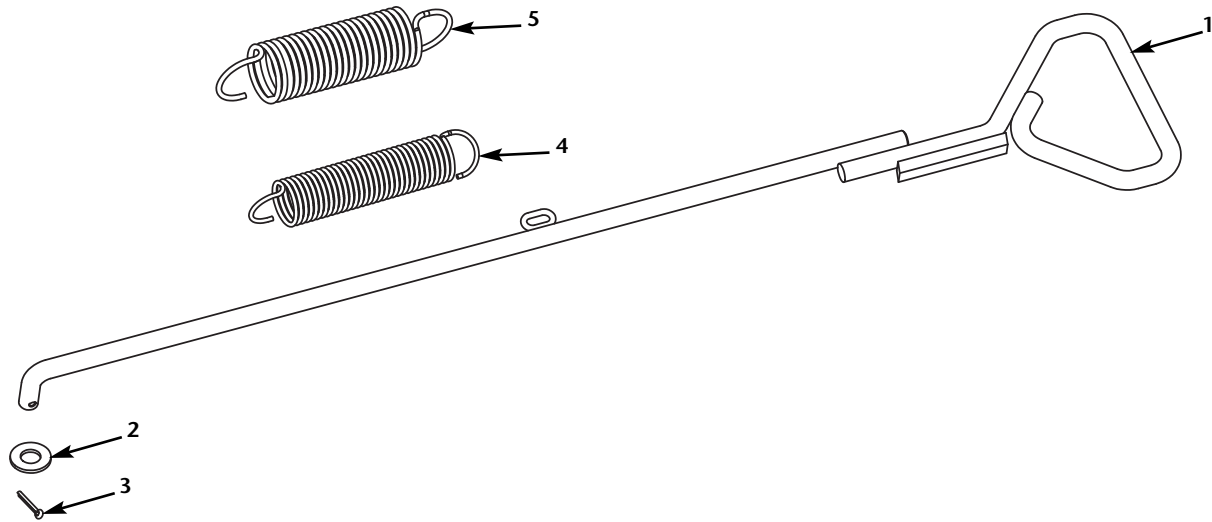

1. Carefully detach springs from loop on release handle. Remove existing release handle from the top plate by cutting through the handle. Discard all release handle parts.
2. Insert the new release handle (*ITEM 1*) through the cast slot on the top plate. Position the release handle as shown in *FIGURE 1*.
3. Install the washer (*ITEM 2*) and cotter pin (*ITEM 3*) as shown in *FIGURE 1* to connect the new release handle to the release cam.
4. Spread the cotter pin legs.
5. Attach the new release handle springs (*ITEMS 4* and *5*) so that both spring openings face down when the fifth wheel is mounted on the truck (*FIGURE 2*).
6. Verify the proper operation of the fifth wheel by locking and unlocking the fifth wheel locks at least three times using a Holland Kingpin Lock Tester TF-TLN-5001 (refer to Holland Publication XL-FW340 for lock tester instructions).

FIGURE 1

FIGURE 2

RK-171-10681-R PARTS BREAKDOWN

KIT CONTENTS

Item	Description	Quantity	Part No.
1	Release Handle	1	XA-10681-RP
2	Washer, 1/2" SAE	1	XB-PW-1732-1-116
3	Cotter Pin	1	XB-16
4	Extension Spring, Inner	1	XB-10489
5	Extension Spring, Outer	1	XB-10490