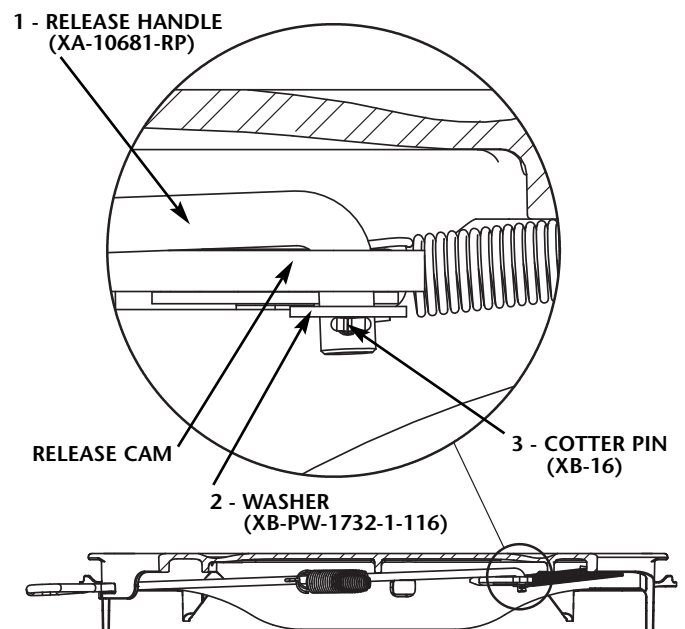

1. Carefully detach springs from loop on release handle. Remove existing release handle from the top plate by cutting through the handle. Discard all release handle parts.
2. Insert the new release handle (*ITEM 1*) through the cast slot on the top plate. Position the release handle as shown in *FIGURE 1*.
3. Install the washer (*ITEM 2*) and cotter pin (*ITEM 3*) as shown in *FIGURE 1* to connect the new release handle to the release cam.
4. Spread the cotter pin legs.
5. Attach the new release handle springs (*ITEMS 4* and *5*) so that both spring openings face down when the fifth wheel is mounted on the truck (*FIGURE 2*).
6. Verify the proper operation of the fifth wheel by locking and unlocking the fifth wheel locks at least three times using a Holland Kingpin Lock Tester TF-TLN-5001 (refer to Holland Publication XL-FW340 for lock tester instructions).

FIGURE 1

FIGURE 2

RK-171-10681-R PARTS BREAKDOWN

KIT CONTENTS

Item	Description	Quantity	Part No.
1	Release Handle	1	XA-10681-RP
2	Washer, 1/2" SAE	1	XB-PW-1732-1-116
3	Cotter Pin	1	XB-16
4	Extension Spring, Inner	1	XB-10489
5	Extension Spring, Outer	1	XB-10490