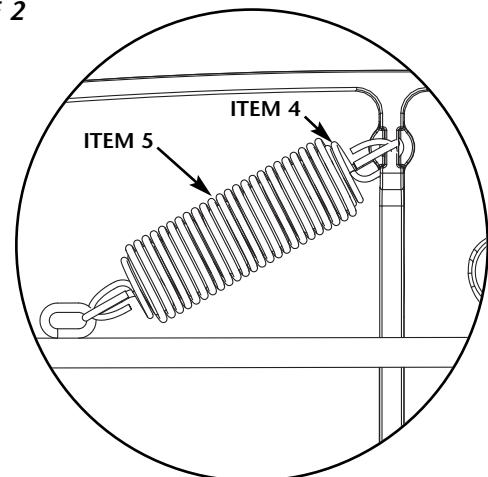

1. Carefully detach springs from loop on release handle. Remove existing release handle from the top plate by cutting through the handle. Discard all release handle parts.
2. Insert the new release handle (*ITEM 1*) through the cast slot on the top plate. Position the release handle as shown in *FIGURE 1*.
3. Install the washer (*ITEM 2*) and cotter pin (*ITEM 3*) as shown in *FIGURE 1* to connect the new release handle to the release cam.
4. Spread the cotter pin legs.
5. Attach the new release handle springs (*ITEMS 4* and *5*) so that both spring openings face down when the fifth wheel is mounted on the truck (*FIGURE 2*).
6. Verify the proper operation of the fifth wheel by locking and unlocking the fifth wheel locks at least three times using a Holland Kingpin Lock Tester TF-TLN-5001 (refer to Holland Publication XL-FW340 for lock tester instructions).

FIGURE 1

FIGURE 2

RK-171-10681-R PARTS BREAKDOWN

KIT CONTENTS

Item	Description	Quantity	Part No.
1	Release Handle	1	XA-10681-RP
2	Washer, 1/2" SAE	1	XB-PW-1732-1-116
3	Cotter Pin	1	XB-16
4	Extension Spring, Inner	1	XB-10489
5	Extension Spring, Outer	1	XB-10490