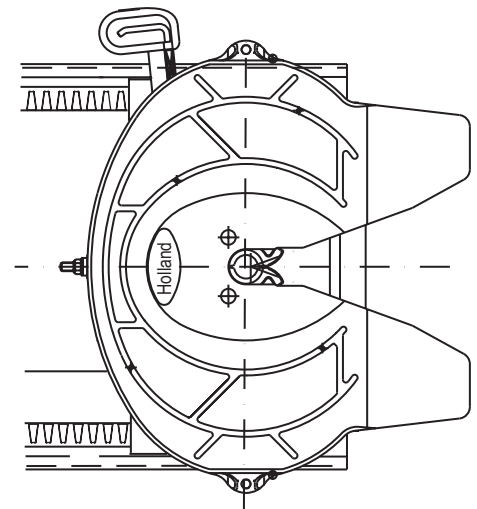

#### WARNING

The load limits given are valid for operation on paved roads and under conditions prevailing in Europe. For alternative conditions please consult Holland

- Fifth wheel heights of 194mm and 219mm with manual or air release, 168mm height with air release only
- Fifth wheel position adjustable in 38mm increments
- Locking plungers adjustable for wear

### MANUAL RELEASE MODEL

Shown with FW3010 top plate

\* See back page for Dimensions

Holland reserve the right, without prior notice, to change specifications and dimensions

## AIR RELEASE MODEL

FW3510 top plate on 168mm high slide brackets with air cylinder on extended slide bracket

FW3510 top plate on 194 / 219mm high slide brackets with air cylinder under top plate

\* See below for Dimensions