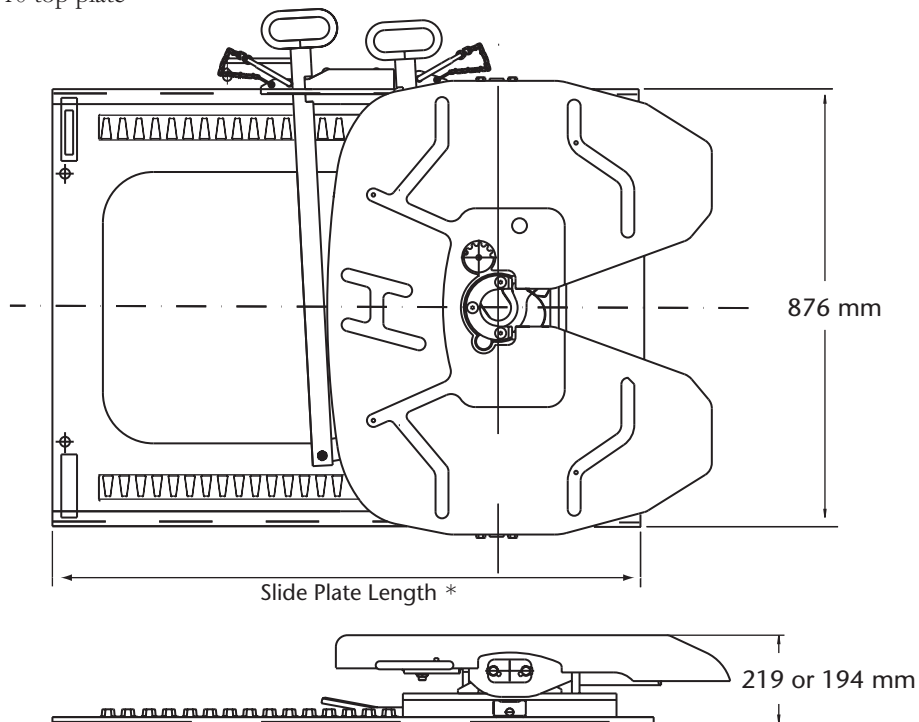

MANUAL RELEASE MODEL

Shown with FW3010 top plate

* See back page for Dimensions

Holland reserve the right, without prior notice, to change specifications and dimensions