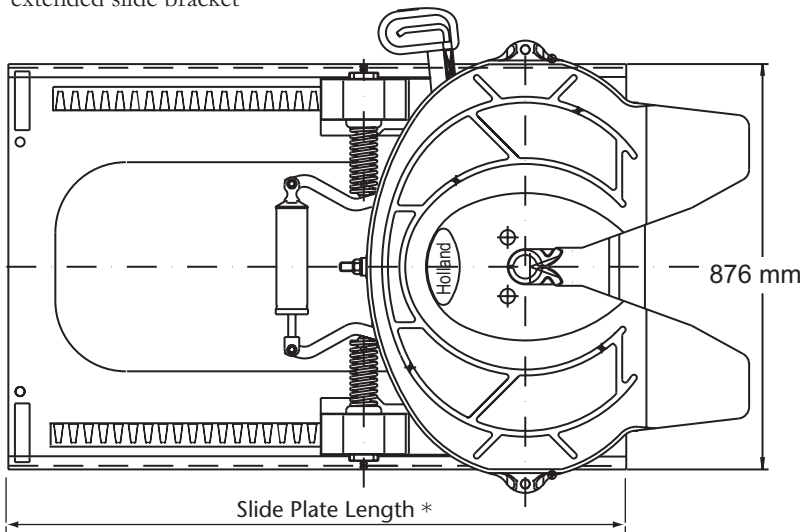

### MANUAL RELEASE MODEL

Shown with FW3010 top plate

\* See back page for Dimensions

Holland reserve the right, without prior notice, to change specifications and dimensions

## AIR RELEASE MODEL

FW3510 top plate on 168mm high slide brackets with air cylinder on extended slide bracket

FW3510 top plate on 194 / 219mm high slide brackets with air cylinder under top plate

\* See below for Dimensions