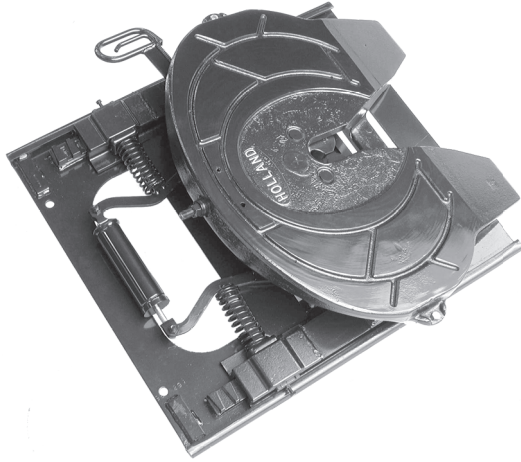

### Sliding Fifth Wheel

65000 kg Gross Combination Weight

18000 kg Vertical Load

Standard Rolled Slide Plate for use with Individually Fabricated Mountings to suit Special Applications

### FEATURES

- Available for all Holland standard fifth wheel top plates FW3510, FW3410, FW8010 and FW3010
- Standard travel lengths of 467mm and 622mm, other travel lengths up to 1865mm available on request