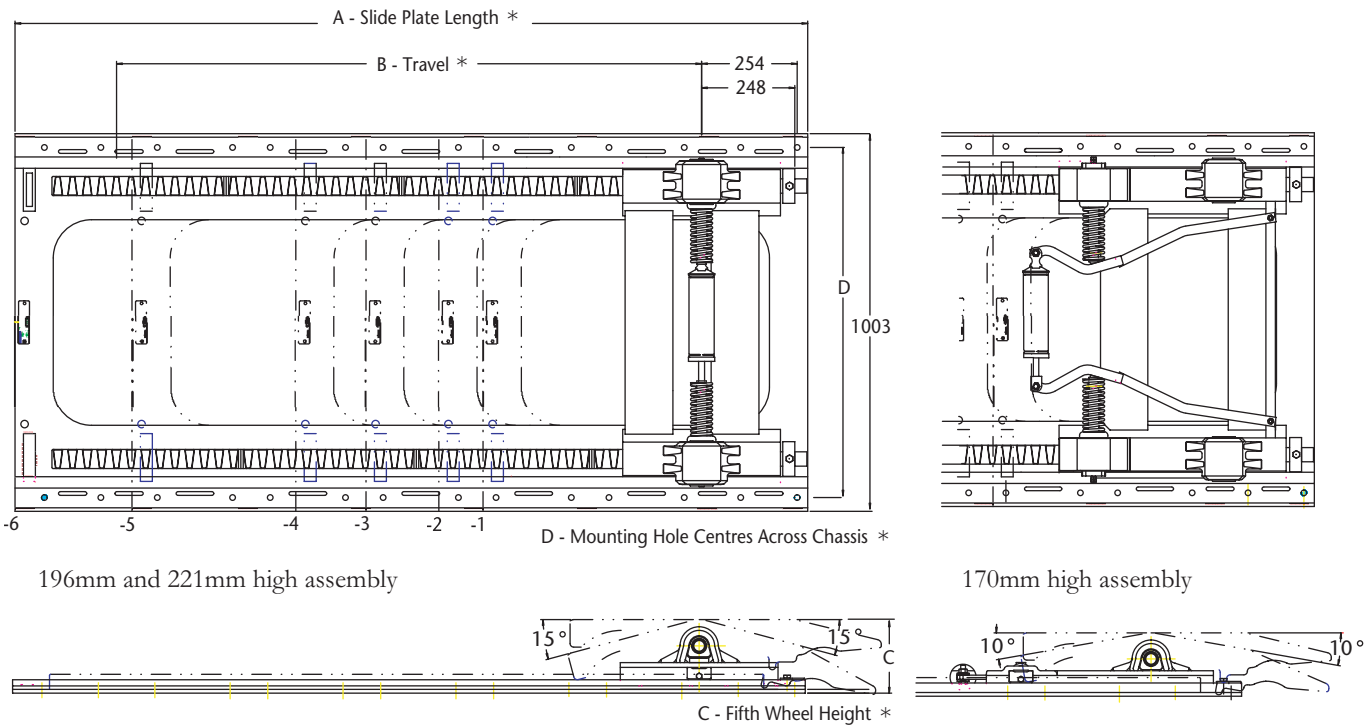

e1*94/20*1218 - 221mm high

- D-Value 119 kN

FEATURES

- Available for all Holland standard fifth wheel top plates FW3510, FW3410, FW8010, and FW3010
- Standard travel lengths of 427mm and 622mm, other travel lengths up to 1555mm available on request

170mm high assembly

C - Fifth Wheel Height *

* See back page for Dimensions

Holland reserves the right, without prior notice, to change specifications and dimensions

AIR RELEASE MODEL

196mm and 221mm high assembly

170mm high assembly

C - Fifth Wheel Height *

* See below for Dimensions

PART NUMBER GUIDE

Part number guide for complete sliding fifth wheel assemblies

FW 3510 - 9001 - 1 - D

Fifth Wheel Type

FW3510
FW3410
FW8010
FW3010*

Length Code	Overall Slide Plate length 'A'	Slide travel 'B' 221mm high	Slide travel 'B' 196mm high	Slide Travel 'B' 170mm high
1	860mm	311mm	311mm	115mm
2	980mm	427mm	427mm	230mm
3	1175mm	622mm	622mm	430mm
4	1360mm	816mm	816mm	620mm
5	1795mm	1243mm	1243mm	1050mm
6	2100mm	1555mm	1555mm	1360mm