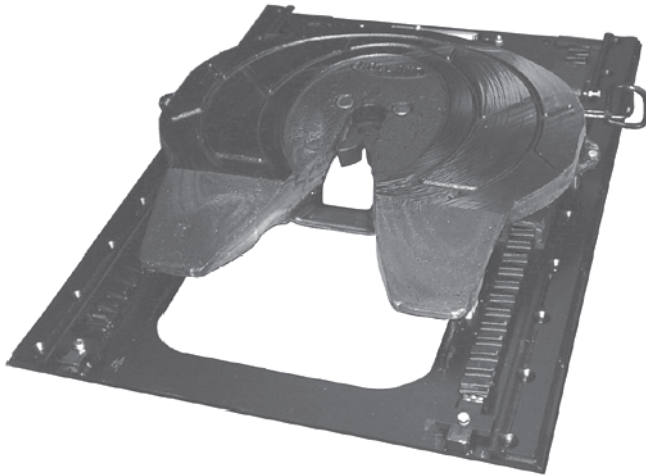

SLIDERS

9000 SERIES SPECIFICATIONS

Sliding Fifth Wheel Sub-Assembly

65000 kg Gross Combination Weight

18000 kg Vertical Load

European Type Approval to 94/20/EC

e1*94/20*1217 - 170mm and 196mm high

- D-value 140 kN

e1*94/20*1218 - 221mm high

- D-Value 119 kN

FEATURES

- Available for all Holland standard fifth wheel top plates FW3510, FW3410, FW8010, and FW3010
- Standard travel lengths of 427mm and 622mm, other travel lengths up to 1555mm available on request

- Fifth wheel heights of 170mm, 196mm and 221mm with manual or air release
- Fifth wheel position adjustable in 38mm increments
- Locking plungers adjustable for wear

MANUAL RELEASE MODEL

196mm and 221mm high assembly