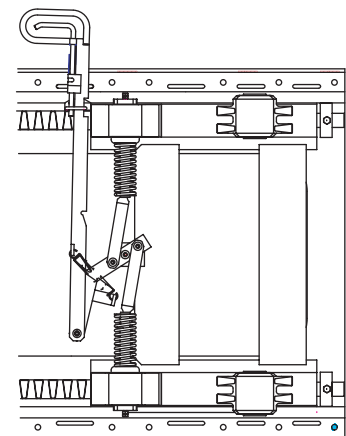

e1*94/20*1218 - 221mm high

- D-Value 119 kN

FEATURES

- Available for all Holland standard fifth wheel top plates FW3510, FW3410, FW8010, and FW3010
- Standard travel lengths of 427mm and 622mm, other travel lengths up to 1555mm available on request

- Fifth wheel heights of 170mm, 196mm and 221mm with manual or air release
- Fifth wheel position adjustable in 38mm increments
- Locking plungers adjustable for wear

MANUAL RELEASE MODEL

196mm and 221mm high assembly

170mm high assembly

C - Fifth Wheel Height *

* See back page for Dimensions

Holland reserves the right, without prior notice, to change specifications and dimensions

AIR RELEASE MODEL

196mm and 221mm high assembly

170mm high assembly

C - Fifth Wheel Height *

* See below for Dimensions

PART NUMBER GUIDE

Part number guide for complete sliding fifth wheel assemblies

FW 3510 - 9001 - 1 - D

Fifth Wheel Type

FW3510
FW3410
FW8010
FW3010*