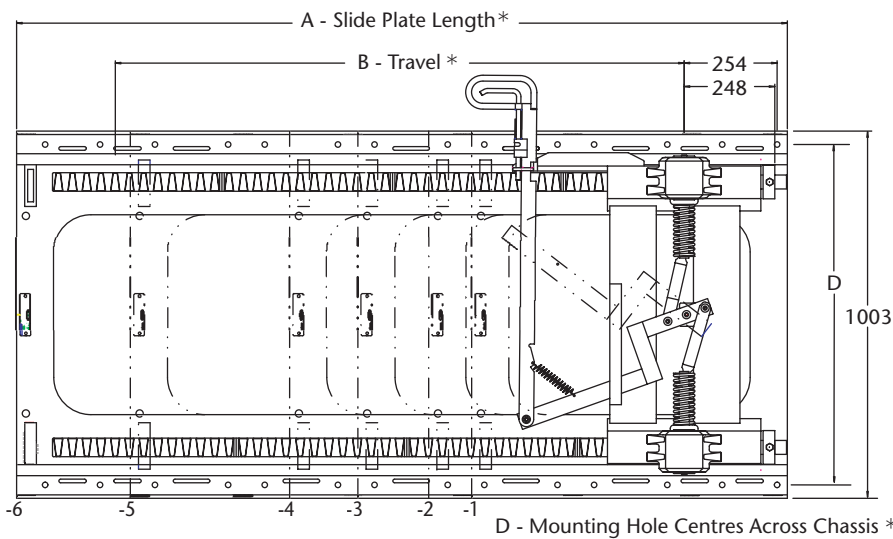

e1*94/20*1218 - 221mm high

- D-Value 119 kN

FEATURES

- Available for all Holland standard fifth wheel top plates FW3510, FW3410, FW8010, and FW3010
- Standard travel lengths of 427mm and 622mm, other travel lengths up to 1555mm available on request

- Fifth wheel heights of 170mm, 196mm and 221mm with manual or air release
- Fifth wheel position adjustable in 38mm increments
- Locking plungers adjustable for wear

MANUAL RELEASE MODEL

196mm and 221mm high assembly

880mm (min.) | D
930mm (max.) | Blank

For other hole centres and full details of drilling patterns contact Holland

Slide Plate/Travel Length

See separate table below

Mounted Height 'C'

221mm | 1
196mm | 2
170mm | 3

Length Code	Overall Slide Plate length 'A'	Slide travel 'B' 221mm high	Slide travel 'B' 196mm high	Slide Travel 'B' 170mm high
1	860mm	311mm	311mm	115mm
2	980mm	427mm	427mm	230mm
3	1175mm	622mm	622mm	430mm
4	1360mm	816mm	816mm	620mm
5	1795mm	1243mm	1243mm	1050mm
6	2100mm	1555mm	1555mm	1360mm