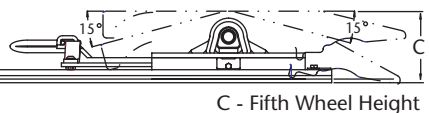

e1*94/20*1218 - 221mm high

- D-Value 119 kN

FEATURES

- Available for all Holland standard fifth wheel top plates FW3510, FW3410, FW8010, and FW3010
- Standard travel lengths of 427mm and 622mm, other travel lengths up to 1555mm available on request

- Fifth wheel heights of 170mm, 196mm and 221mm with manual or air release
- Fifth wheel position adjustable in 38mm increments
- Locking plungers adjustable for wear

MANUAL RELEASE MODEL

196mm and 221mm high assembly

170mm high assembly

C - Fifth Wheel Height *

* See back page for Dimensions

Holland reserves the right, without prior notice, to change specifications and dimensions

AIR RELEASE MODEL

196mm and 221mm high assembly

170mm high assembly

C - Fifth Wheel Height *

* See below for Dimensions

PART NUMBER GUIDE

Part number guide for complete sliding fifth wheel assemblies

FW 3510 - 9001 - 1 - D

Fifth Wheel Type

FW3510
FW3410
FW8010
FW3010*