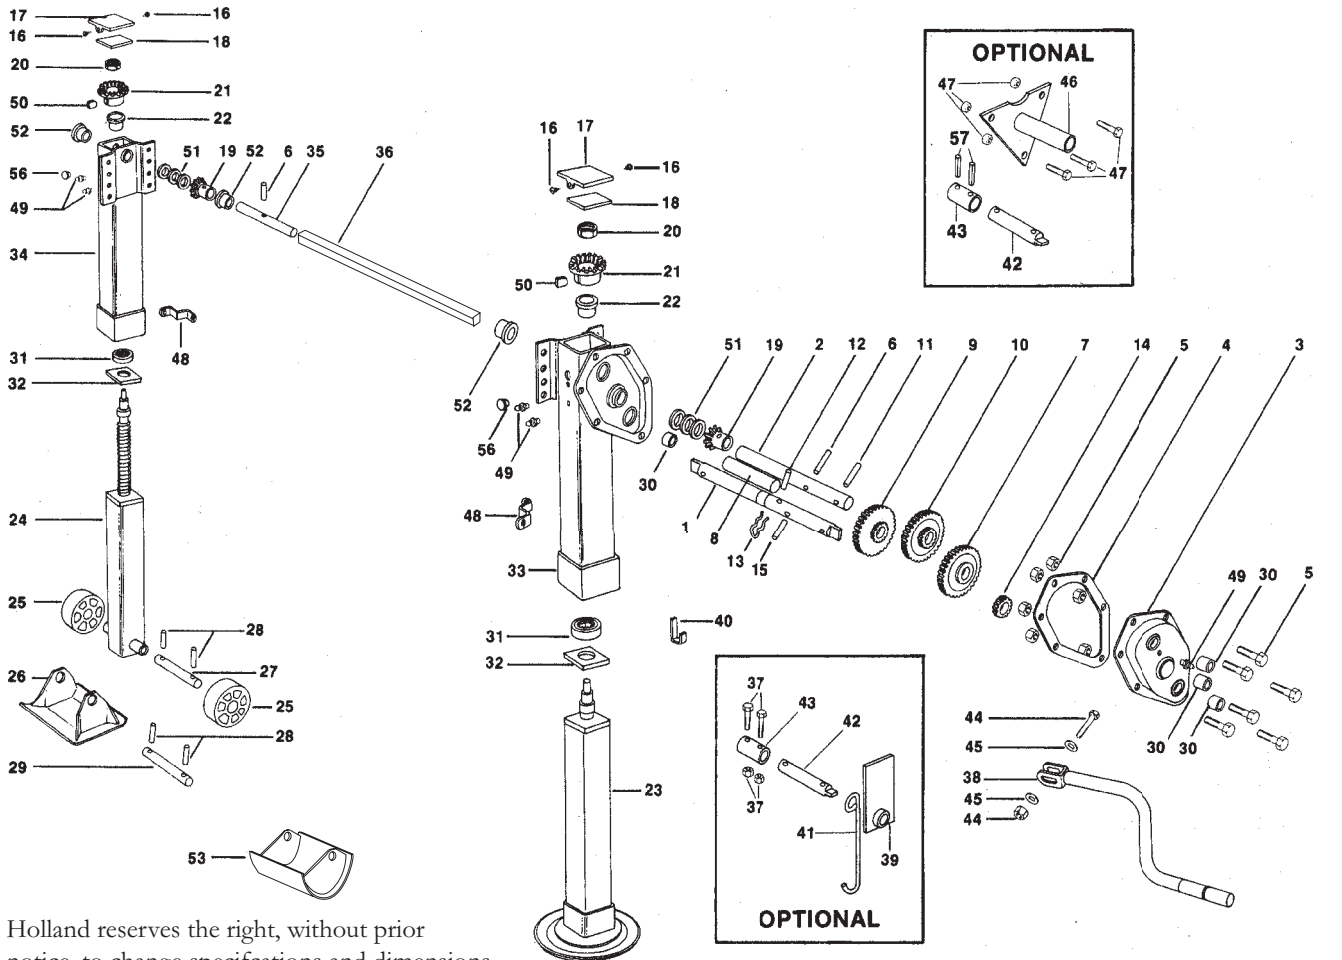

## EH 5000 SERIES SPARE PARTS

Holland reserves the right, without prior notice, to change specifications and dimensions

Item	Part No.	G.box	S.Speed	Description	Item	Part No.	G.box	S.Speed	Description
1	XA-V-05159-C-219	1		Drive and Gear Shaft	33	XA-V-03876-TAB	1		Upper Leg Assy
2	XA-E-05122-C	1		Drive Gear Shaft	34	XA-V-03876-TAB-U	1		Upper Leg Assy for -U
3	XA-V-1920	1		Gearbox Cover	35	XA-V-03875-TAB	1		Upper Leg Assy
4	XB-V-1926	1		Gasket	36	XA-V-03875-TAB-U	1		Upper Leg Assy for -U
5	XB-3103	6		Lock Nut 1/4" - 28	37	XA-E-05123-C	1		Bevel Gear Shaft
6	XB-CX-14-28-F-58	6		HHCS 1/4" - 28 x 5/8"	38	XA-E-1910	1		Cross Shaft
7	XB-02065	1	1	Groove Pin	39	XB-V-444-1	2		HHCS 3/8" - 16 x 1-3/4"
8	XA-V-1927	1		Idler Gear	40		2		Lock Nut 3/8" - 16
9	XA-V-1957	1		Idler Gear Shaft	41	XA-03694	1		Crank Handle
10	XA-V-1928-1	1		Step Gear - Undrilled	42	XA-S04475	1		Crank Handle - Long
11	XA-V-1928	1		Step Gear - Drilled	43	XA-V-971	1		Crank Shaft Bracket (op.)
12	XB-21-S-375-1500	1		Spiral Pin	44	XA-V-1914-1	1		Crank Hanger
13	XB-21-S-218-1250	1		Spiral Pin	45	XA-V-1915	1		Crank Hanger (optional)
14	XB-V-1949	1		Shifter Spring	46	XA-V-1916	1		Extension Shaft (long)
15	XA-V-1929	1		Shifter Gear	47	XA-V-1916-1	1		Extension Shaft (short)
16	XA-CRP-1917	1		Pin 3/8" x 1-7/16"	48	XA-V-630-2	1		Coupling (optional)
17	XB-04112	2	2	Self Tapping Screw	49	XA-V-1916-1	1		Extension Shaft (short)
18	XA-V-03824	1	1	Upper Leg Cover	50	XB-02157	1		Hex Head Bolt
19	XB-V-1966	1	1	Gasket	51	XB-338	1		Lock Nut
20	XA-V-04204-1	1	1	Bevel Pinion	52	XB-1108	2		Washer
21	XA FW-25-1	1	1	Jam Nut 1" - 14	53	XA-V-1912-1	1		Extension Bracket (long)
22	XA-E-04205-1	1	1	Bevel Gear	54	XA-V-1912-2	1		Extension Bracket (short)
23	XB-V-643-A2	1	1	Bushing	55	XB-0140	3		Hex Head Cap Screw
24	XA-E-05120-TAB	1	1	Inner Leg & Screw Assy	56	XB-3103	3		Lock Nut
25	XA-E-05356-TAB	1	1	Inner Leg & Screw Assy	57	XA-V-1938	1	1	Brace
26	XB-V-747	2	2	Wheel (103 series)	49	XB-767	3	2	Lube Fitting
27	XA-V-796-B-1	1	1	Skidfoot (105 series)	50	XB-H-32-2	1	1	Woodruff Key
28	XA-V-1901-2	1	1	Axle (for Wheel)	51	XB-03816	3	3	Shim (as req'd)
29	XB-21-S-375-3000	2	2	Roll Pin	52	XB-0307	1	2	Bearing
30	XA-V-1901-1	1	1	Axle (skid/rocker foot)	53	47359	1	1	Rocker Foot
31	XB-V-851	5		Bushing	54	XA-FW-25-2	1	1	Tab Washer (not shown)
32	XB-V-647	1	1	Thrust Bearing	56	XB-01789	1	1	Lube Plug
	XA-V-1913	1	1	Thrust Washer	57	XB-GP-38-138-5	2		Groove Pin (optional)