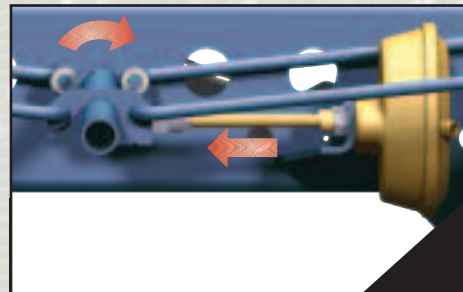

Simple air chamber activation.

HOLLAND USA, INC.

1950 Industrial Blvd. P.O. Box 425
Muskegon, MI 49443-0425
Phone 888-396-6501
Fax 800-356-3929

HOLLAND INTERNATIONAL, INC.

Holland, MI 49423
Phone 616-396-6501
Fax 616-396-1511

GO THE DISTANCE.

Copyright © March 2006 • The Holland Group, Inc.

HOLLAND HITCH OF CANADA, LTD.

Woodstock, Ontario, Canada
Phone 519-537-3494
Fax 800-565-7753

Surrey, British Columbia, Canada
Phone 604-574-7491
Fax 604-574-0244