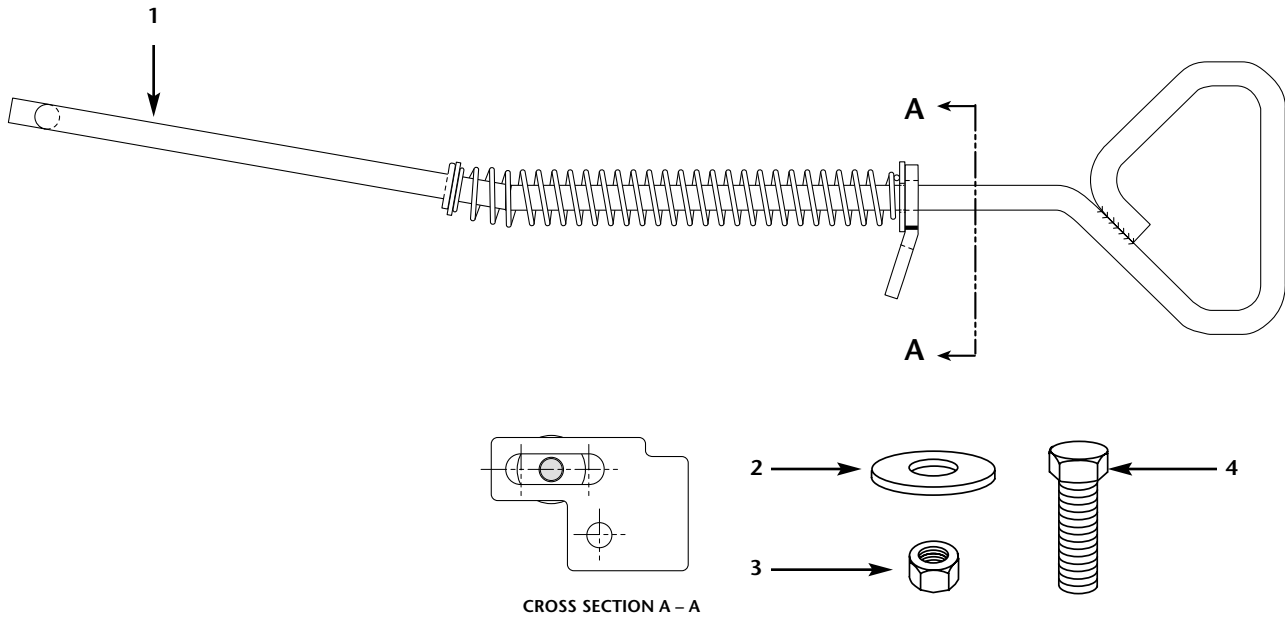

FIFTH WHEELS

REPLACEMENT INSTRUCTIONS

RK-351-09967
Handle Replacement Kit

For use on Yellow Freight Dolly
and XA-351-A-28-L Holland
Fifth Wheels ONLY

FIGURE 1

PROCEDURE:

1. Remove existing release handle from the top plate by cutting through the handle. Discard all release handle parts.
2. Insert the "S" bend leg of the release handle sub assembly up through the bottom hole in the cam plate. (See FIGURE 1.)
3. Bolt the mounting plate (attached to the handle) to the hole in the casting top plate using the $\frac{1}{2}$ " x $1\frac{3}{4}$ " long bolt, $\frac{1}{2}$ " washer, and $\frac{1}{2}$ " locknut (see FIGURE 2.) Be sure to attach the plate to the inside of the of the "inside" rib on the casting, and that the $\frac{1}{2}$ " washer is on the headed end of the bolt, as shown in FIGURE 2.
4. Check fifth wheel operation by locking and unlocking it with a Holland lock tester. (Refer to Holland publication XL-FW306-XX for proper operation.)

FIGURE 2

PARTS BREAKDOWN

KIT CONTENTS

Item	Part Number	Quantity	Description
1	XA-09973	1	Release Handle Sub-Assembly
2	XB-PW-1732-1-116	1	1/2" Washer
3	XB-T-69-A	1	1/2" Lock Nut
4	XB-2083	1	1/2" x 1 3/4" HHCS