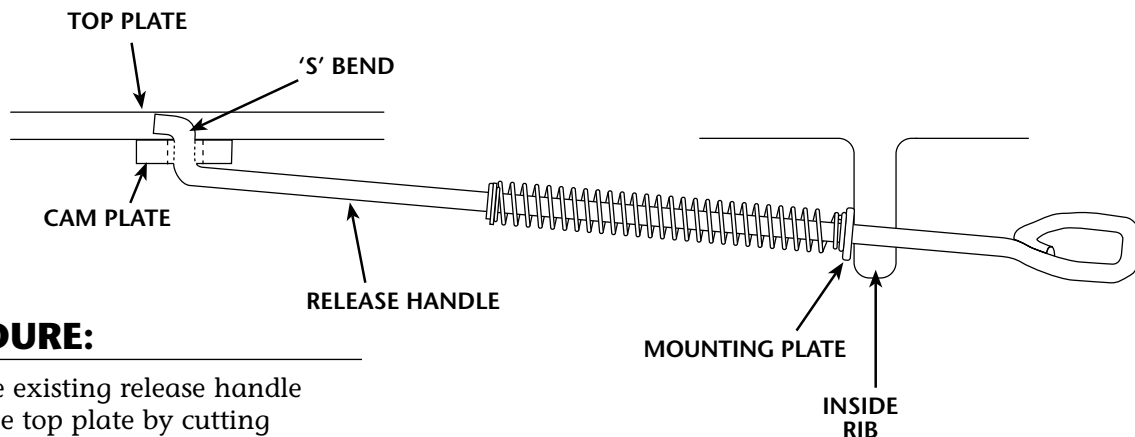

FIFTH WHEELS

REPLACEMENT INSTRUCTIONS

RK-351-09967
Handle Replacement Kit

For use on Yellow Freight Dolly
and XA-351-A-28-L Holland
Fifth Wheels ONLY

FIGURE 1

PROCEDURE:

1. Remove existing release handle from the top plate by cutting through the handle. Discard all release handle parts.
2. Insert the "S" bend leg of the release handle sub assembly up through the bottom hole in the cam plate. (See FIGURE 1.)
3. Bolt the mounting plate (attached to the handle) to the hole in the casting top plate using the $\frac{1}{2}$ " x $1\frac{3}{4}$ " long bolt, $\frac{1}{2}$ " washer, and $\frac{1}{2}$ " locknut (see FIGURE 2.) Be sure to attach the plate to the inside of the of the "inside" rib on the casting, and that the $\frac{1}{2}$ " washer is on the headed end of the bolt, as shown in FIGURE 2.
4. Check fifth wheel operation by locking and unlocking it with a Holland lock tester. (Refer to Holland publication XL-FW306-XX for proper operation.)

FIGURE 2

PARTS BREAKDOWN

KIT CONTENTS

Item	Part Number	Quantity	Description
1	XA-09973	1	Release Handle Sub-Assembly
2	XB-PW-1732-1-116	1	1/2" Washer
3	XB-T-69-A	1	1/2" Lock Nut
4	XB-2083	1	1/2" x 1 3/4" HHCS