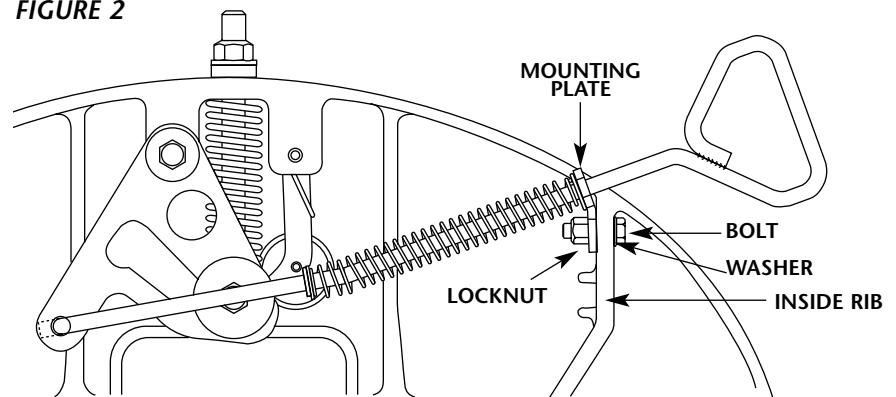

FIFTH WHEELS

REPLACEMENT INSTRUCTIONS

RK-351-09967
Handle Replacement Kit

For use on Yellow Freight Dolly
and XA-351-A-28-L Holland
Fifth Wheels ONLY

FIGURE 1

PROCEDURE:

1. Remove existing release handle from the top plate by cutting through the handle. Discard all release handle parts.
2. Insert the "S" bend leg of the release handle sub assembly up through the bottom hole in the cam plate. (See FIGURE 1.)
3. Bolt the mounting plate (attached to the handle) to the hole in the casting top plate using the $\frac{1}{2}$ " x $1\frac{3}{4}$ " long bolt, $\frac{1}{2}$ " washer, and $\frac{1}{2}$ " locknut (see FIGURE 2.) Be sure to attach the plate to the inside of the of the "inside" rib on the casting, and that the $\frac{1}{2}$ " washer is on the headed end of the bolt, as shown in FIGURE 2.
4. Check fifth wheel operation by locking and unlocking it with a Holland lock tester. (Refer to Holland publication XL-FW306-XX for proper operation.)

FIGURE 2

PARTS BREAKDOWN

KIT CONTENTS

Item	Part Number	Quantity	Description
1	XA-09973	1	Release Handle Sub-Assembly
2	XB-PW-1732-1-116	1	1/2" Washer
3	XB-T-69-A	1	1/2" Lock Nut
4	XB-2083	1	1/2" x 1 3/4" HHCS