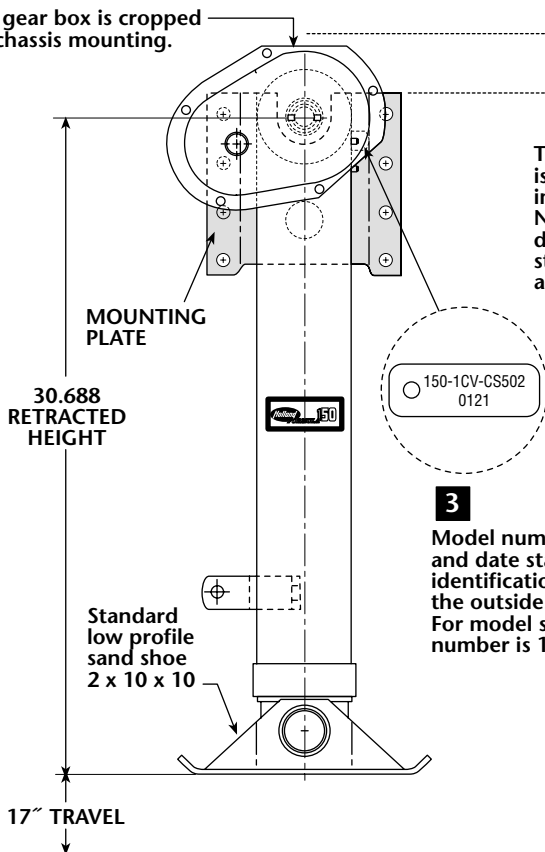

MODEL IDENTIFICATION AND COMPARISON

2 Speed Leg Comparison

LG150-1CV-CS502* Landing Gear Set

Maersk Sealand Part Number

XA-152-1CV-CS502* 2 Speed Leg.....108303

Standard Formula150

- 1** The gear box is cropped for chassis mounting.

- 2** The mounting plate is positioned for interchangeability. Note the height difference from a standard Formula 150, as seen at right).

- 3** Model number and date stamp identification is on the outside of the leg. For model shown, the number is 150-1CV-502.