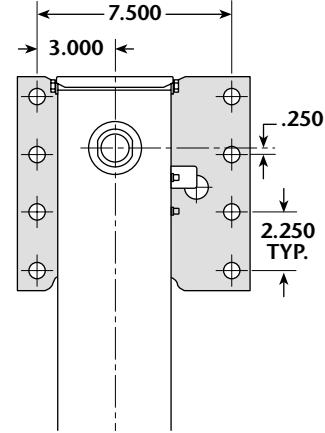

- 2** The mounting plate is positioned for interchangeability. Note the height difference from a standard Formula 150, as seen at right).

- 3** Model number and date stamp identification is on the outside of the leg. For model shown, the number is 150-1CV-502.

LG150-1CV-CS502*

* CS502 denotes Maersk Sealand model.

continued

1 Speed Leg Comparison

LG150-1CV-CS502*

Standard Formula150

Maersk Sealand Part Number

XA-151-1CV-CS502* 1 Speed Leg.....108302

* CS502 denotes Maersk Sealand model.

LG150-1CV-CS502 LANDING GEAR SPECIFICATIONS

Lift Capacity38,000 lbs.
Static Load Capacity140,000 lbs.
Side Load26,000 lbs.

Gear Ratios:

Low Gear30.9:1"
 High Gear.....4.9:1"