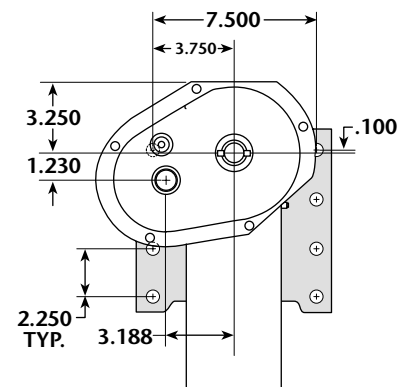

LG150-1CV-CS502*

* CS502 denotes Maersk Sealand model.

continued