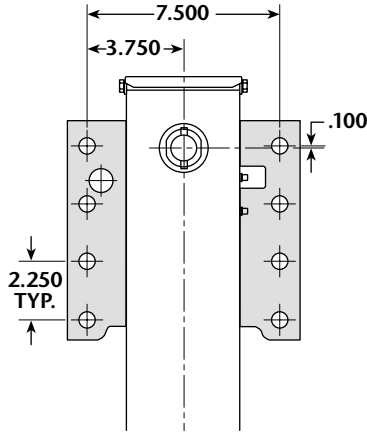

- 2** The mounting plate is positioned for interchangeability. Note the height difference from a standard Formula 150, as seen at right).

- 3** Model number and date stamp identification is on the outside of the leg. For model shown, the number is 150-1CV-502.

LG150-1CV-CS502*

* CS502 denotes Maersk Sealand model.

continued

1 Speed Leg Comparison

LG150-1CV-CS502*

Standard Formula150

Maersk Sealand Part Number

XA-151-1CV-CS502* 1 Speed Leg.....108302

* CS502 denotes Maersk Sealand model.

LG150-1CV-CS502 LANDING GEAR SPECIFICATIONS

Lift Capacity38,000 lbs.
Static Load Capacity140,000 lbs.
Side Load26,000 lbs.

Gear Ratios:

Low Gear30.9:1"
 High Gear.....4.9:1"