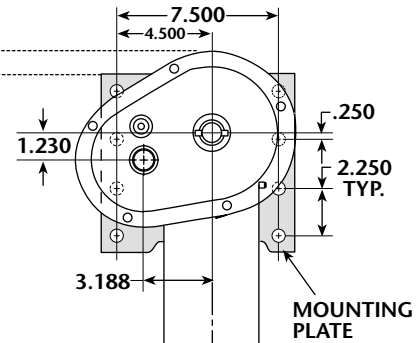

The LG150-1CV-CS502 is NOT interchangeable with any other Holland Formula 150 landing gear model.

Identify the proper model by locating and/or comparing these three features:

- 1** Gear Box is cropped for chassis mounting
- 2** The position of the mounting plate.
- 3** Model number and date stamp.

MODEL IDENTIFICATION AND COMPARISON

2 Speed Leg Comparison

LG150-1CV-CS502* Landing Gear Set

Maersk Sealand Part Number

XA-152-1CV-CS502* 2 Speed Leg.....108303

Standard Formula150

- 1** The gear box is cropped for chassis mounting.

- 2** The mounting plate is positioned for interchangeability. Note the height difference from a standard Formula 150, as seen at right).

- 3** Model number and date stamp identification is on the outside of the leg. For model shown, the number is 150-1CV-502.