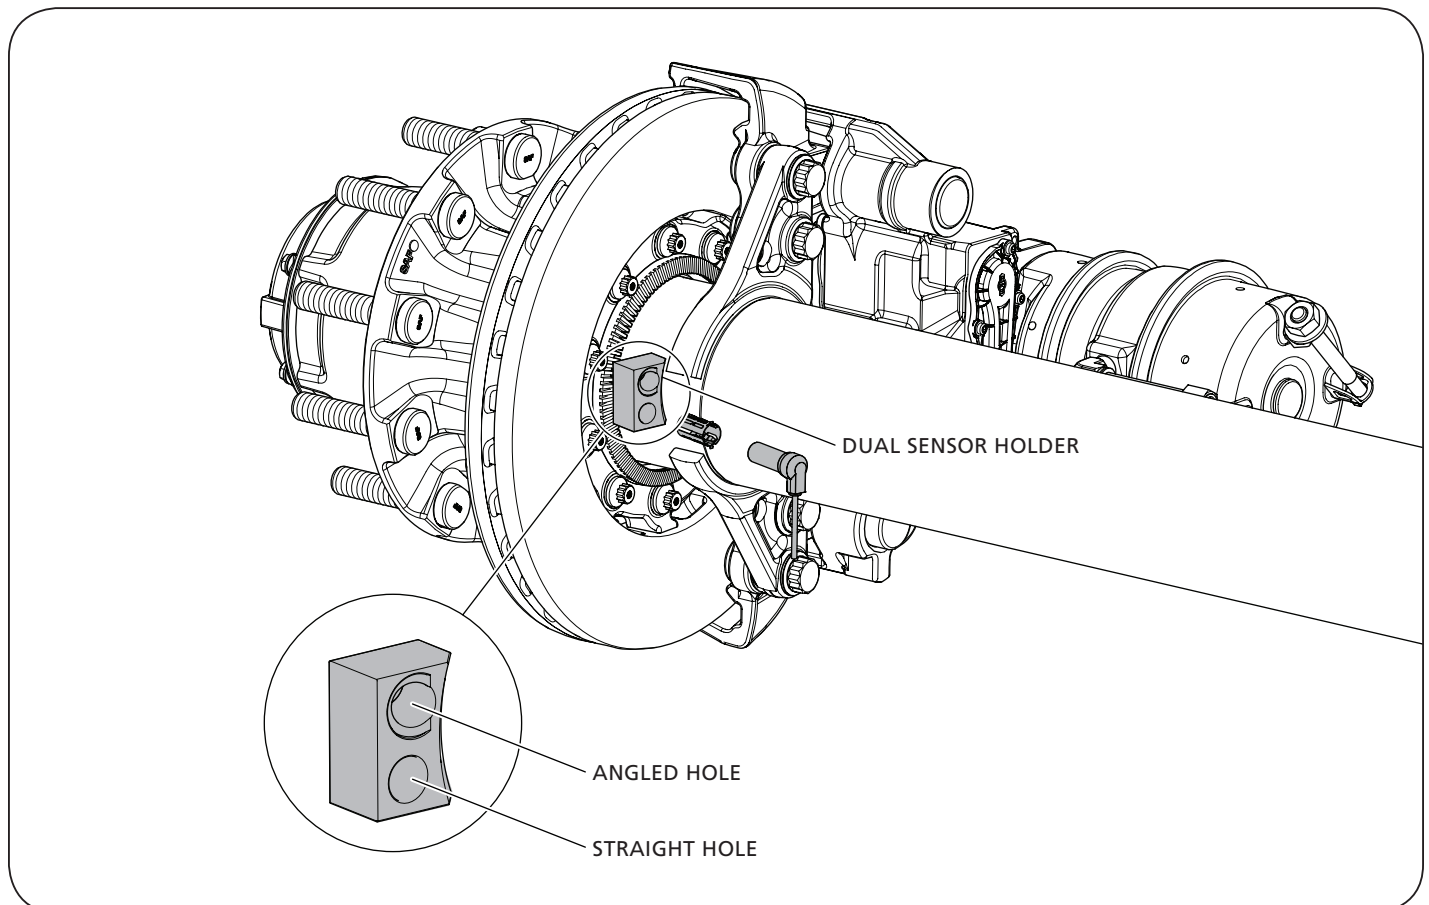

Important Information

P89 Air Disc Brake

ABS Sensor Block For P89 Integral and P89 Plus

February, 2018

Beginning with shipments in October 2017, SAF-HOLLAND® implemented a design change to the ABS sensor mounting block for P89 INTEGRAL® and P89 Plus air disc brake axles (except self-steering axles). (The new sensor block will have two (2) mounting positions to accommodate different rotor designs and ABS tone positions.)

Axles equipped with SAF-HOLLAND's P89 INTEGRAL and P89 Plus air disc brake systems will continue to utilize the angled ABS mounting hole.

NOTE: For P89 Integral and P89 Plus a reverse sensor must use the angled hole. If reverse sensor and ABS sensors are required on the same axle, an additional mounting block is required. Please refer to reverse sensor manufacturer's installation instructions.

This product change does not affect the functionality of the disc brake system. If you have any questions or require additional product assistance, please contact your SAF-HOLLAND sales or service representative at (888) 396-6501 or visit our website at www.safholland.us.

Figure 1