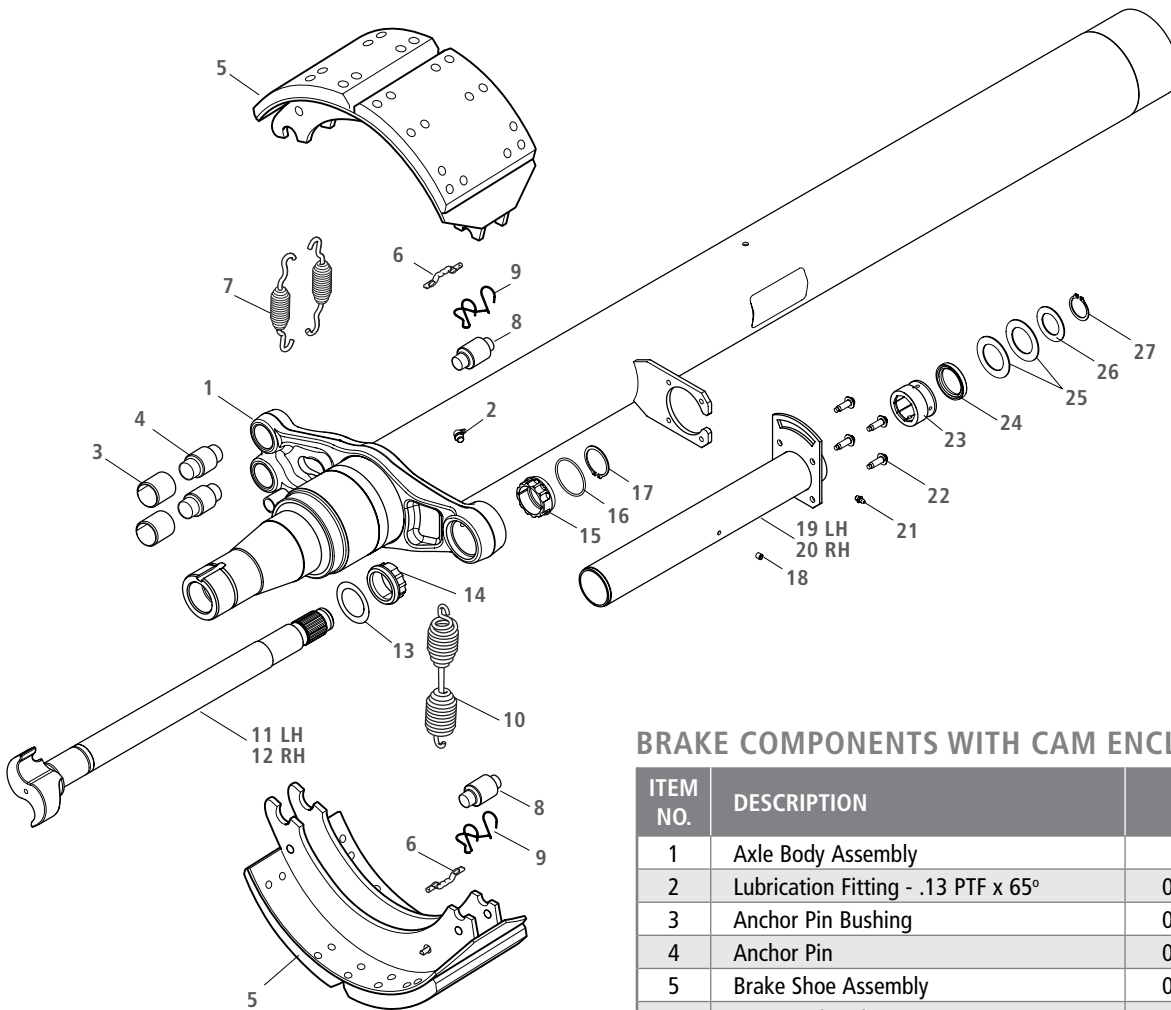

**BRAKE COMPONENTS WITH CAM ENCLOSURES**

ITEM NO.	DESCRIPTION	PART NO.	QTY PER AXLE
1	Axle Body Assembly	N/A	1
2	Lubrication Fitting - .13 PTF x 65°	04201003000Z	2
3	Anchor Pin Bushing	01230022800Z	4
4	Anchor Pin	01214006600Z	4
5	Brake Shoe Assembly	03055014600Z	4
6	Return Spring Pin	01395101600Z	4
7	Anchor Pin Spring	01447006700Z	4
8	Brake Shoe Roller	01265002300Z	4
9	Roller Retainer	01189010400Z	4
10	Return Spring, Hub/Drum	01447006800Z	2
11	S-Camshaft, LH	SEE PAGE 7	1
12	S-Camshaft, RH	SEE PAGE 7	1
13	Cam Bearing Washer, Outboard	01331021400Z	2
14	S-Cam Bearing Assy, Spider Outboard	03230023000Z	2
15	S-Cam Bearing Assy, Spider Inboard	03230101800Z	2
16	S-Camshaft Bearing Seal O-Ring, Inboard	04315008000Z	2
17	Retaining Ring	04348103100Z	2
18	Pressure Plug - .06" NPTF	01337006300Z	2
19	Cam Enclosure Tube, LH	SEE PAGE 4	1
20	Cam Enclosure Tube, RH	SEE PAGE 4	1
21	Lubrication Fitting	04201003100Z	2
22	Screw, Thread Rolling Tapping	04343207200Z	8
23	Cam Enclosure Bearing Assembly	03230101700Z	2
24	Seal	01093002400Z	2
25	Washer, Shaft End	01331021300Z	4
26	Washer, Shaft End	01331021200Z	2
27	Retaining Ring	04348103000Z	2