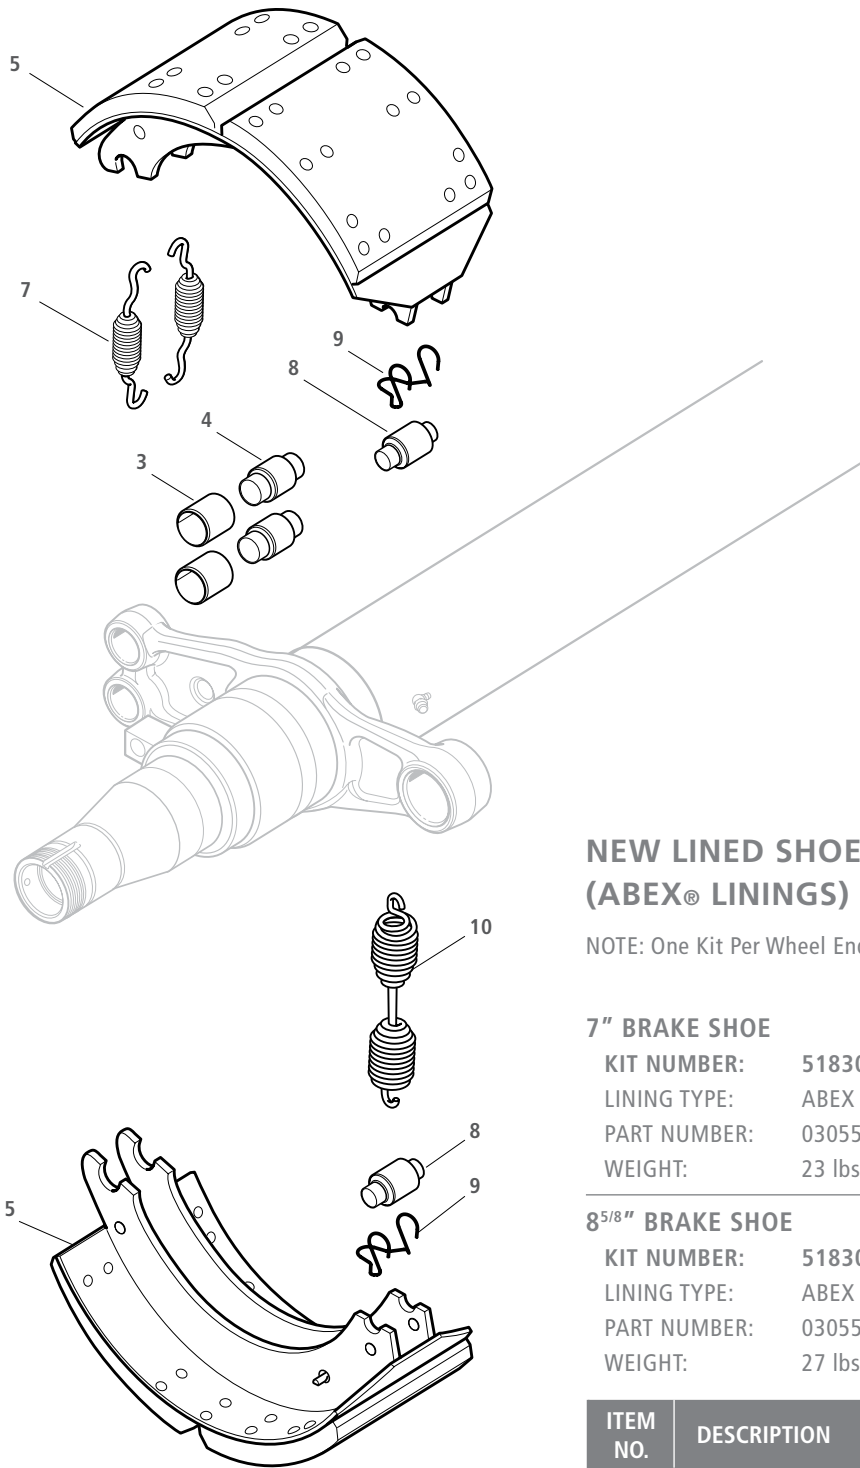

NEW LINED SHOES & HARDWARE KIT (ABEX® LININGS)

NOTE: One Kit Per Wheel End

7" BRAKE SHOE

KIT NUMBER:	51830008	51830009
LINING TYPE:	ABEX 3030-197	ABEX 931-162
PART NUMBER:	03055014600Z	03055014700Z
WEIGHT:	23 lbs.	23 lbs.

8^{5/8"} BRAKE SHOE

KIT NUMBER:	51830010	51830011
LINING TYPE:	ABEX 3030-197	ABEX 931-162
PART NUMBER:	03055014800Z	03055014900Z
WEIGHT:	27 lbs.	27 lbs.

ITEM NO.	DESCRIPTION	PART NO.	QTY
3	Anchor Pin Bushing	01230022800Z	2
4	Anchor Pin	01214006600Z	2
5	Brake Shoe Assy w/Return Pin - Abex Lining	SEE ABOVE	2
7	Anchor Pin Spring	01447006700Z	2
8	Brake shoe Roller	01265002300Z	2
9	Roller Retainer	01189010400Z	2
10	Return Spring - Hub/Drum	01447006800Z	1
	Lubricant Tube - 7.5 g (not shown)	51820000	1