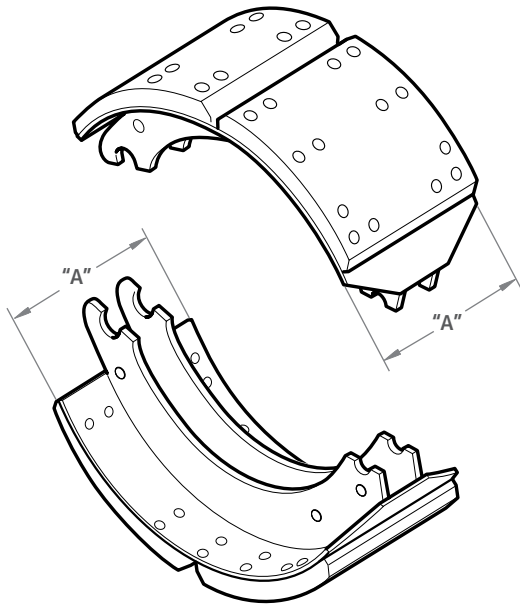

**BRAKE PIN KIT**

**KIT PART NUMBER: 51830000**

WEIGHT: 4 lbs.

NOTE: One Kit Per Wheel End

ITEM NO.	DESCRIPTION	PART NO.	QTY
3	Anchor Pin Bushing	01230022800Z	2
4	Anchor Pin	01214006600Z	2
6	Return Spring Pin	01395101600Z	2
7	Anchor Pin Spring	01447006700Z	2
8	Brake Shoe Roller	01265002300Z	2
9	Roller Retainer	01189010400Z	2
10	Return Spring - Hub/Drum	01447006800Z	1
	Never-Seez (not shown)	XB-02967	1

**NEW LINED SHOES & HARDWARE KIT (ABEX® LININGS)**

NOTE: One Kit Per Wheel End

**7" BRAKE SHOE**

KIT NUMBER:	51830008	51830009
LINING TYPE:	ABEX 3030-197	ABEX 931-162
PART NUMBER:	03055014600Z	03055014700Z
WEIGHT:	23 lbs.	23 lbs.

**8<sup>5/8"</sup> BRAKE SHOE**

KIT NUMBER:	51830010	51830011
LINING TYPE:	ABEX 3030-197	ABEX 931-162
PART NUMBER:	03055014800Z	03055014900Z
WEIGHT:	27 lbs.	27 lbs.

ITEM NO.	DESCRIPTION	PART NO.	QTY
3	Anchor Pin Bushing	01230022800Z	2
4	Anchor Pin	01214006600Z	2
5	Brake Shoe Assy w/Return Pin - Abex Lining	SEE ABOVE	2
7	Anchor Pin Spring	01447006700Z	2
8	Brake shoe Roller	01265002300Z	2
9	Roller Retainer	01189010400Z	2
10	Return Spring - Hub/Drum	01447006800Z	1
	Lubricant Tube - 7.5 g (not shown)	51820000	1

**28 SPLINE S-CAMSHAFT KIT**

ITEM NO.	DESCRIPTION	PART NO.	DIM "A"	WT. (lbs.)
11	LH - Short	51830002	17.38"	11.1
12	RH - Short	51830003	17.38"	11.1
11	LH - Medium	51830004	20.38"	12.8
12	RH - Medium	51830005	20.38"	12.8
11	LH - Long	51830006	23.88"	14.7
12	RH - Long	51830007	23.88"	14.7