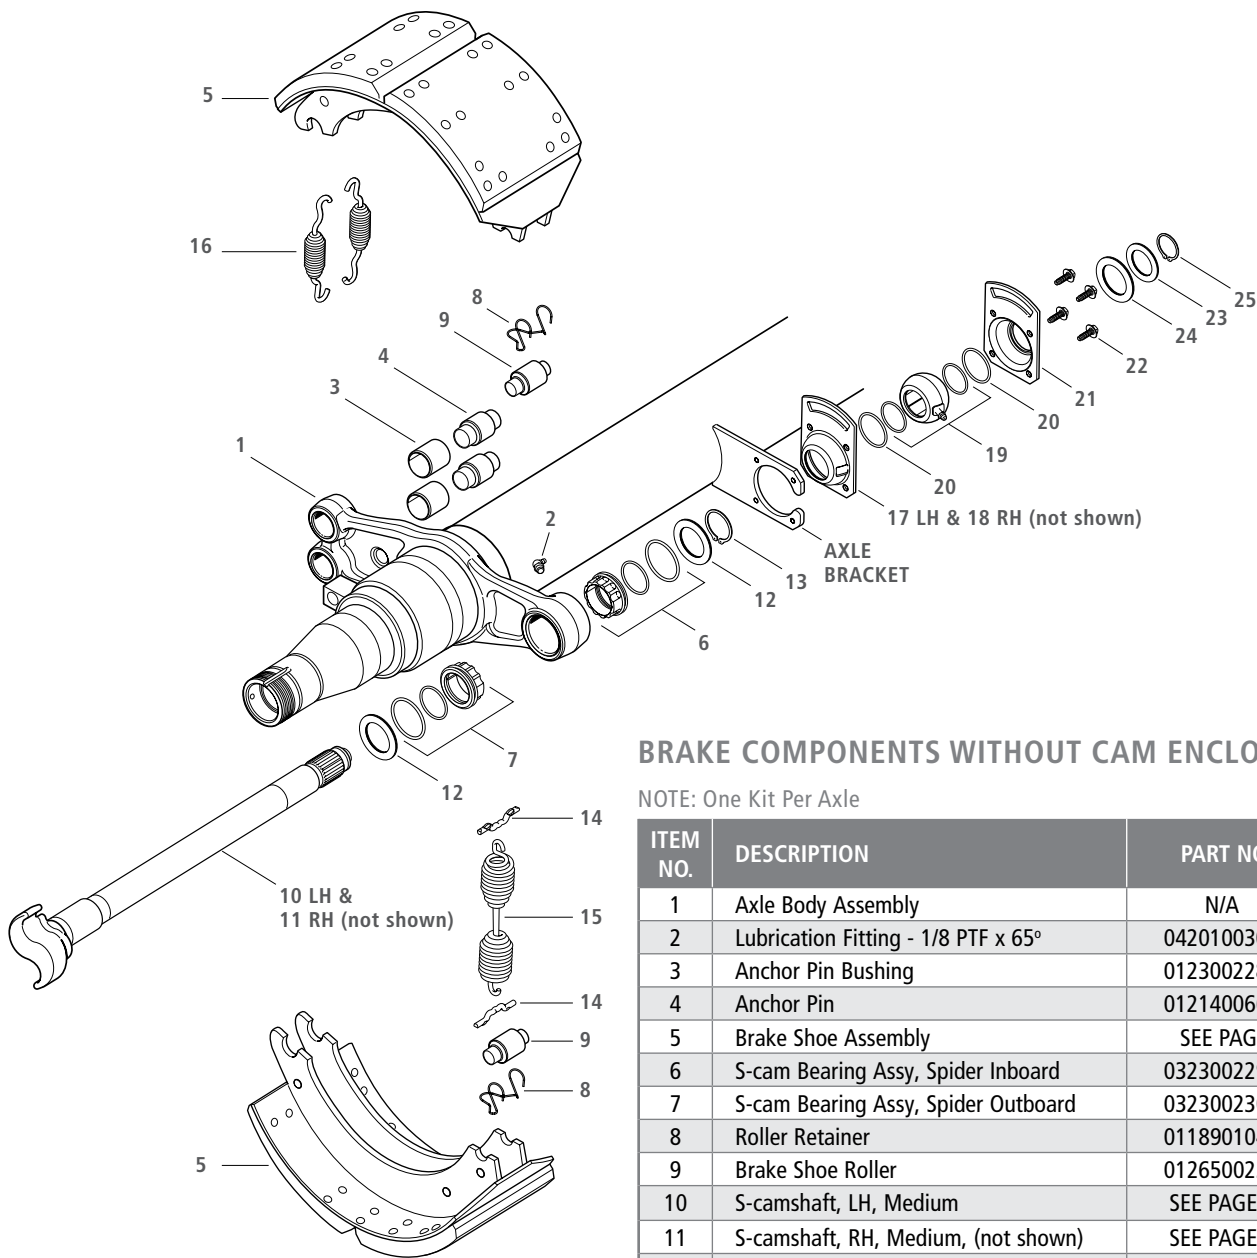

BRAKE COMPONENTS WITHOUT CAM ENCLOSURES

NOTE: One Kit Per Axle

ITEM NO.	DESCRIPTION	PART NO.	QTY PER AXLE
1	Axle Body Assembly	N/A	1
2	Lubrication Fitting - 1/8 PTF x 65°	04201003000Z	2
3	Anchor Pin Bushing	01230022800Z	4
4	Anchor Pin	01214006600Z	4
5	Brake Shoe Assembly	SEE PAGE 7	4
6	S-cam Bearing Assy, Spider Inboard	03230022900Z	2
7	S-cam Bearing Assy, Spider Outboard	03230023000Z	2
8	Roller Retainer	01189010400Z	4
9	Brake Shoe Roller	01265002300Z	4
10	S-camshaft, LH, Medium	SEE PAGE 7	1
11	S-camshaft, RH, Medium, (not shown)	SEE PAGE 7	1
12	Washer, S-camshaft Bearing-Outboard	01331021400Z	2
13	Retaining Ring	04348103100Z	2
14	Return Spring Pin	01395101600Z	4
15	Return Spring, Hub/Drum	01447006800Z	2
16	Anchor Pin Spring	01447006700Z	4
17	S-camshaft Bearing Housing, LH Slotted	01350202400Z	1
18	S-camshaft Bearing Housing, RH Slotted (not shown)	01350202500Z	1
19	S-camshaft Bearing Assembly	03230101300Z	2
20	S-camshaft Bearing Seal O-Ring, Inboard	04315007800Z	2
21	S-camshaft Bearing Housing	01350202300Z	2
22	Screw, Thread Rolling Tapping	04343207200Z	8
23	Washer, Shaft End	01331021200Z	2
24	Washer, Shaft End	01331021300Z	4
25	Retaining Ring	04348103100Z	2