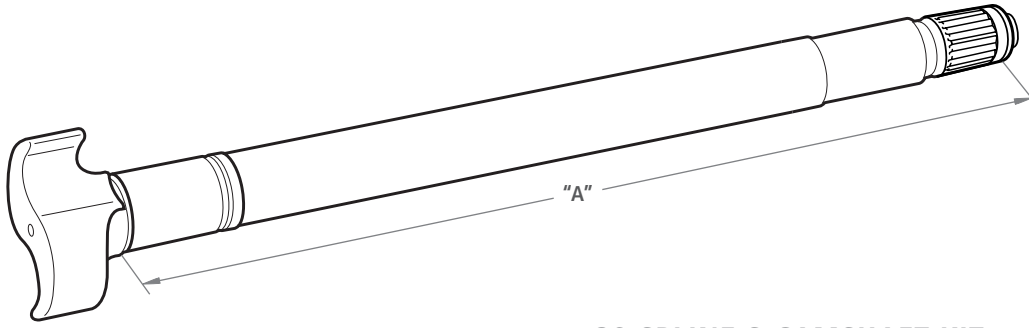

**NEW LINED SHOES & HARDWARE KIT (ABEX® LININGS)**

NOTE: One Kit Per Wheel End

**7" BRAKE SHOE**

KIT NUMBER:	51830008	51830009
LINING TYPE:	ABEX 3030-197	ABEX 931-162
PART NUMBER:	03055014600Z	03055014700Z
WEIGHT:	23 lbs.	23 lbs.

**8<sup>5/8"</sup> BRAKE SHOE**

KIT NUMBER:	51830010	51830011
LINING TYPE:	ABEX 3030-197	ABEX 931-162
PART NUMBER:	03055014800Z	03055014900Z
WEIGHT:	27 lbs.	27 lbs.

ITEM NO.	DESCRIPTION	PART NO.	QTY
3	Anchor Pin Bushing	01230022800Z	2
4	Anchor Pin	01214006600Z	2
5	Brake Shoe Assy w/Return Pin - Abex Lining	SEE ABOVE	2
7	Anchor Pin Spring	01447006700Z	2
8	Brake shoe Roller	01265002300Z	2
9	Roller Retainer	01189010400Z	2
10	Return Spring - Hub/Drum	01447006800Z	1
	Lubricant Tube - 7.5 g (not shown)	51820000	1