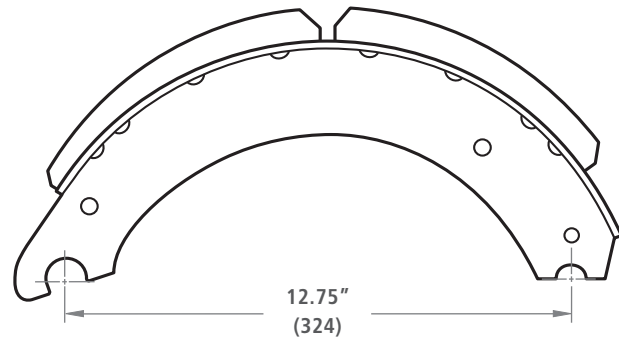

**NEW LINED SHOES & HARDWARE KIT (ABEX® LININGS)**

NOTE: One Kit Per Wheel End

**7" BRAKE SHOE**

KIT NUMBER:	51830008	51830009
LINING TYPE:	ABEX 3030-197	ABEX 931-162
PART NUMBER:	03055014600Z	03055014700Z
WEIGHT:	23 lbs.	23 lbs.

**8<sup>5/8"</sup> BRAKE SHOE**

KIT NUMBER:	51830010	51830011
LINING TYPE:	ABEX 3030-197	ABEX 931-162
PART NUMBER:	03055014800Z	03055014900Z
WEIGHT:	27 lbs.	27 lbs.

ITEM NO.	DESCRIPTION	PART NO.	QTY
3	Anchor Pin Bushing	01230022800Z	2
4	Anchor Pin	01214006600Z	2
5	Brake Shoe Assy w/Return Pin - Abex Lining	SEE ABOVE	2
7	Anchor Pin Spring	01447006700Z	2
8	Brake shoe Roller	01265002300Z	2
9	Roller Retainer	01189010400Z	2
10	Return Spring - Hub/Drum	01447006800Z	1
	Lubricant Tube - 7.5 g (not shown)	51820000	1

**28 SPLINE S-CAMSHAFT KIT**

ITEM NO.	DESCRIPTION	PART NO.	DIM "A"	WT. (lbs.)
11	LH - Short	51830002	17.38"	11.1
12	RH - Short	51830003	17.38"	11.1
11	LH - Medium	51830004	20.38"	12.8
12	RH - Medium	51830005	20.38"	12.8
11	LH - Long	51830006	23.88"	14.7
12	RH - Long	51830007	23.88"	14.7

**BRAKE SHOES AND LININGS**

ITEM NO.	DESCRIPTION	PART NO.	DIM "A"	WT. (lbs.)
5	16.5" x 7.00" - ABEX 3030-197	03055014200Z	7.00"	18.5
5	16.5" x 7.00" - ABEX 931-162	03055014300Z	7.00"	18.5
5	16.5" x 8.63" - ABEX 3030-197	03055014400Z	8.63"	22.7
5	16.5" x 8.63" - ABEX 931-162	03055014500Z	8.63"	22.7