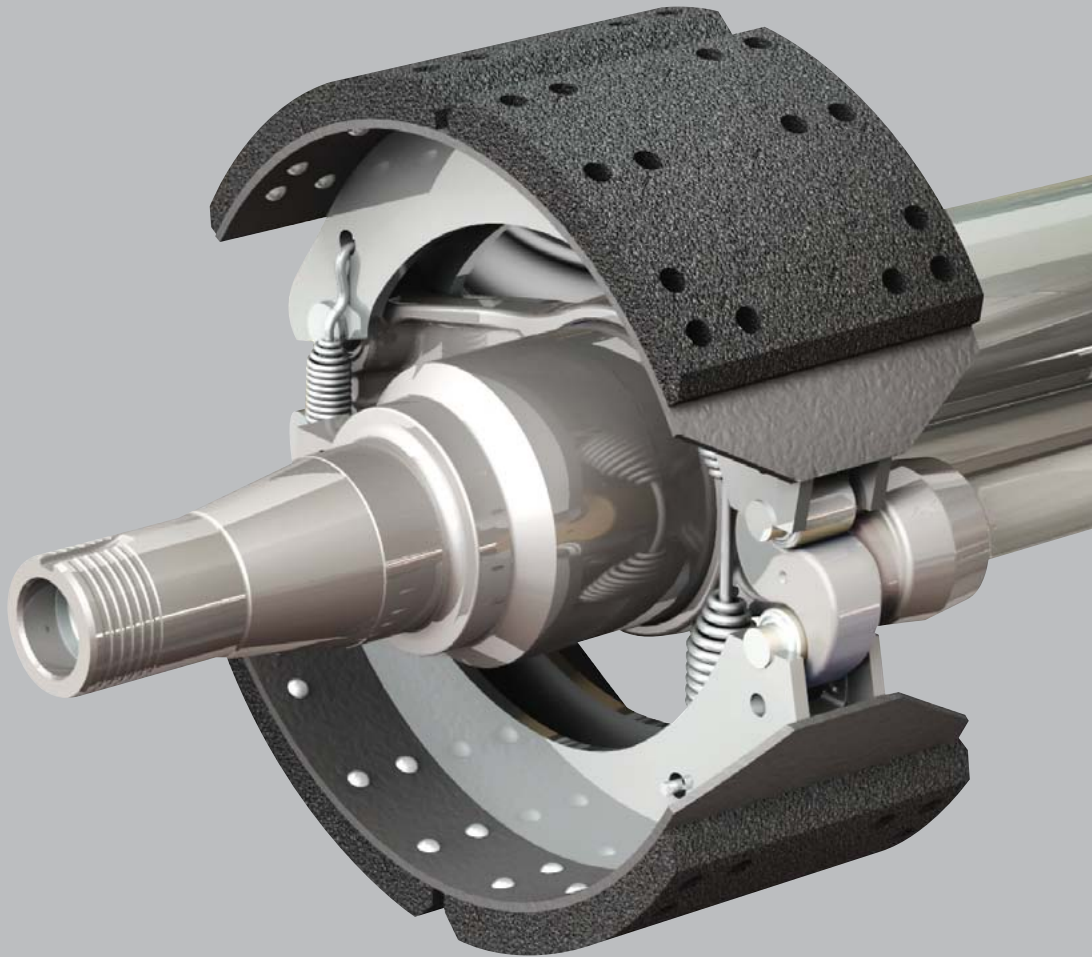

### SAF Drum Brake Axles

1000 Series 5" Diameter Axles

**BRAKE COMPONENTS WITHOUT CAM ENCLOSURES**

NOTE: One Kit Per Axle

ITEM NO.	DESCRIPTION	PART NO.	QTY PER AXLE
1	Axle Body Assembly	N/A	1
2	Lubrication Fitting - 1/8 PTF x 65°	04201003000Z	2
3	Anchor Pin Bushing	01230022800Z	4
4	Anchor Pin	01214006600Z	4
5	Brake Shoe Assembly	SEE PAGE 7	4
6	S-cam Bearing Assy, Spider Inboard	03230022900Z	2
7	S-cam Bearing Assy, Spider Outboard	03230023000Z	2
8	Roller Retainer	01189010400Z	4
9	Brake Shoe Roller	01265002300Z	4
10	S-camshaft, LH, Medium	SEE PAGE 7	1
11	S-camshaft, RH, Medium, (not shown)	SEE PAGE 7	1
12	Washer, S-camshaft Bearing-Outboard	01331021400Z	2
13	Retaining Ring	04348103100Z	2
14	Return Spring Pin	01395101600Z	4
15	Return Spring, Hub/Drum	01447006800Z	2
16	Anchor Pin Spring	01447006700Z	4
17	S-camshaft Bearing Housing, LH Slotted	01350202400Z	1
18	S-camshaft Bearing Housing, RH Slotted (not shown)	01350202500Z	1
19	S-camshaft Bearing Assembly	03230101300Z	2
20	S-camshaft Bearing Seal O-Ring, Inboard	04315007800Z	2
21	S-camshaft Bearing Housing	01350202300Z	2
22	Screw, Thread Rolling Tapping	04343207200Z	8
23	Washer, Shaft End	01331021200Z	2
24	Washer, Shaft End	01331021300Z	4
25	Retaining Ring	04348103100Z	2