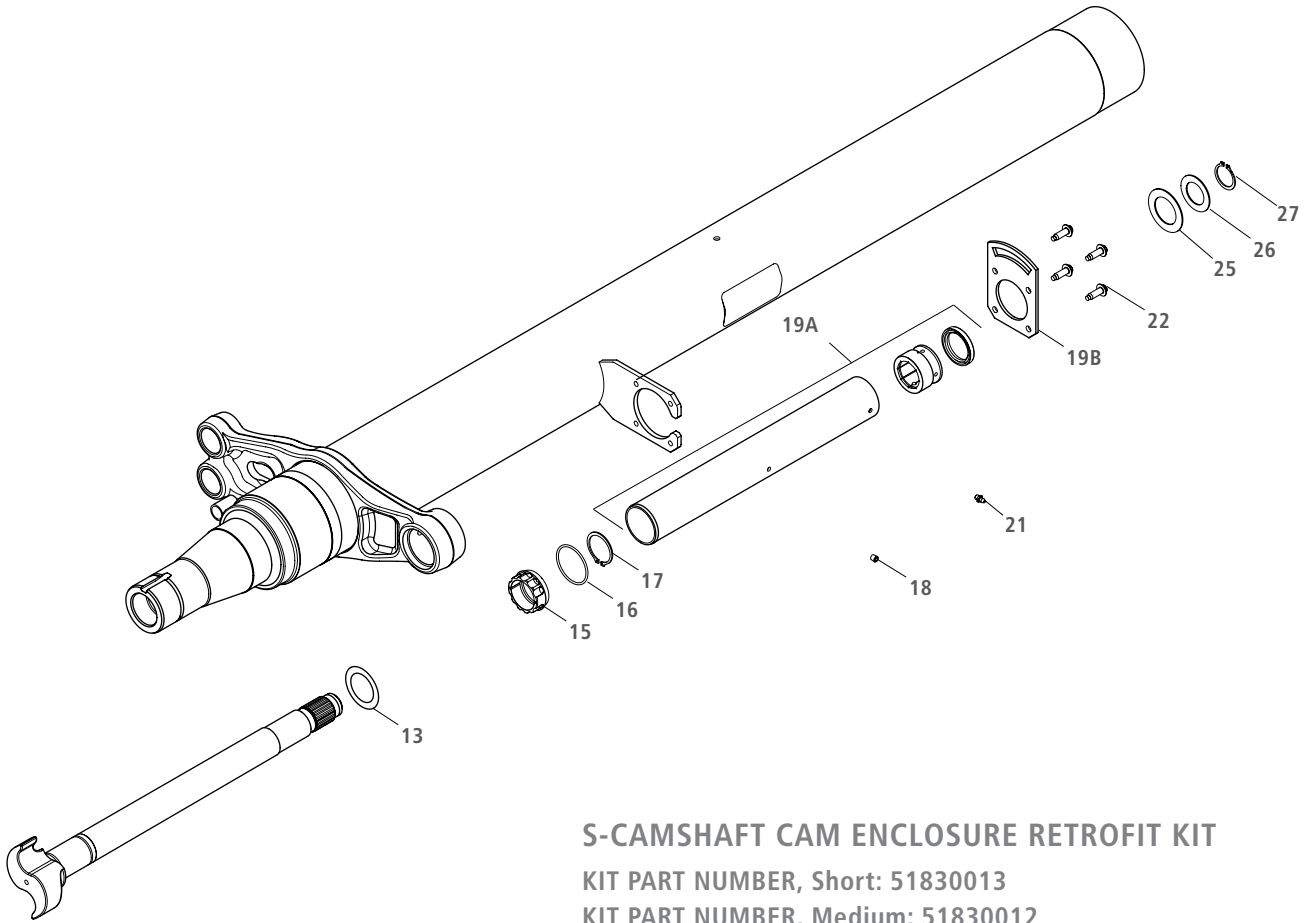

**CAM ENCLOSURE TUBE**

ITEM NO.	DESCRIPTION	PART NO.	DIM "A"	WT. (lbs.)
19	LH - Short - Cam Enclosure Tube	02309014600Z	13.19"	3.8
20	RH - Short - Cam Enclosure Tube	02309014300Z	13.19"	3.8
19	LH - Intermediate - Cam Enclosure Tube	02309014500Z	16.19"	4.6
20	RH - Intermediate - Cam Enclosure Tube	02309014200Z	16.19"	4.6
19	LH - Long - Cam Enclosure Tube	02309014700Z	19.69"	5.6
20	RH - Long - Cam Enclosure Tube	02309014400Z	19.69"	5.6

**BRAKE PIN KIT**

**KIT PART NUMBER: 51830000**

WEIGHT: 4 lbs.

NOTE: One Kit Per Wheel End

ITEM NO.	DESCRIPTION	PART NO.	QTY
3	Anchor Pin Bushing	01230022800Z	2
4	Anchor Pin	01214006600Z	2
6	Return Spring Pin	01395101600Z	2
7	Anchor Pin Spring	01447006700Z	2
8	Brake Shoe Roller	01265002300Z	2
9	Roller Retainer	01189010400Z	2
10	Return Spring - Hub/Drum	01447006800Z	1
	Never-Seez (not shown)	XB-02967	1

**S-CAMSHAFT CAM ENCLOSURE RETROFIT KIT**

**KIT PART NUMBER, Short: 51830013**

**KIT PART NUMBER, Medium: 51830012**

**KIT PART NUMBER, Long: 51830014**

**WEIGHT: 5 lbs.**

Each assembly includes: (1) Cam Enclosure Bearing Assembly and (1) Seal