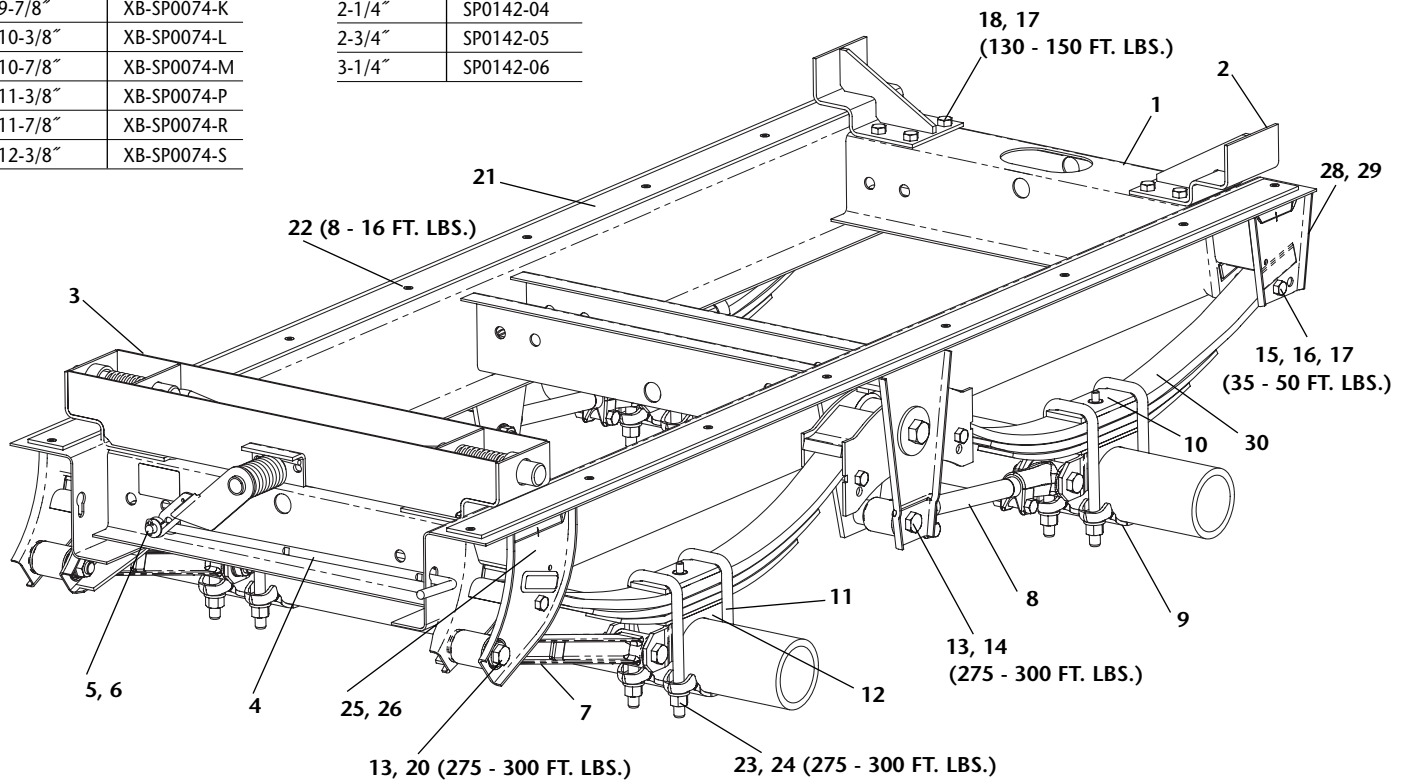

### **2-, 4-Pin Z-Frame Mechanical Suspension/ Slider Package for Chassis Trailer Applications**

---

Suspension and Slider Parts List

## U-Bolt Chart

LENGTH	HOLLAND PART NO.
8-3/8"	XB-SP0074-G
8-7/8"	XB-SP0074-H
9-3/8"	XB-SP0074-J
9-7/8"	XB-SP0074-K
10-3/8"	XB-SP0074-L
10-7/8"	XB-SP0074-M
11-3/8"	XB-SP0074-P
11-7/8"	XB-SP0074-R
12-3/8"	XB-SP0074-S

## Seat Riser Chart

HEIGHT	HOLLAND PART NO.
3/4"	SP0142-01
1-1/4"	SP0142-02
1-3/4"	SP0142-03
2-1/4"	SP0142-04
2-3/4"	SP0142-05
3-1/4"	SP0142-06

## Z-Frame Mechanical Suspension Parts List

ITEM NO.	DESCRIPTION	HOLLAND PART NO.	QTY.
1	Z-Frame with hangers	See page 3, Chart 1	1
2	Rear Hold Down Assembly	See page 3, Chart 2	-
3	Pin Cage Assembly	See page 3, Chart 2	-
4	Pull Arm	SL0041-01	1
5	Cotter Pin	XB-CTP-014-59	1
6	Washer	XB-PW-016-08	1
7	Fixed Torque Arm	SP0143	2
8	Adjustable Torque Arm	SP0123	2
9	Bottom Plate	SP0099	4
10	Top Plate	SP0178	4
11	U-Bolt	See Chart above	8
12	Seat Riser	See Chart above	4
13	Flange Nut, 7/8"	XB-SP0012-36	8
14	Screw, Hex Cap, 7/8"-14 x 5-3/4"	XB-SP0050-01	2
15	Screw, Hex Cap, 5/8"-11 x 4-1/2"	XB-SP0050-71	8