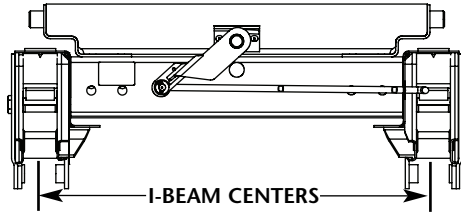

Z-FRAME MECHANICAL SUSPENSION PARTS LIST *continued*

IMPORTANT: Z-Frame Suspension components vary by assembly part number and OEM/Chassis builder specifications. To ensure proper part number identification before placing order, refer to OEM/Chassis builder's specifications or visually check component to be replaced for part number. If part number can not be identified or confirmed please contact Holland technical service for assistance - 888-396-6501.

Chart 1

I-BEAM CENTERS	HOLLAND PART NO.
36"	SL0049
37"	SL0049-03
38"	SL0049-01
43"	SL0049-04
44"	SL0049-02