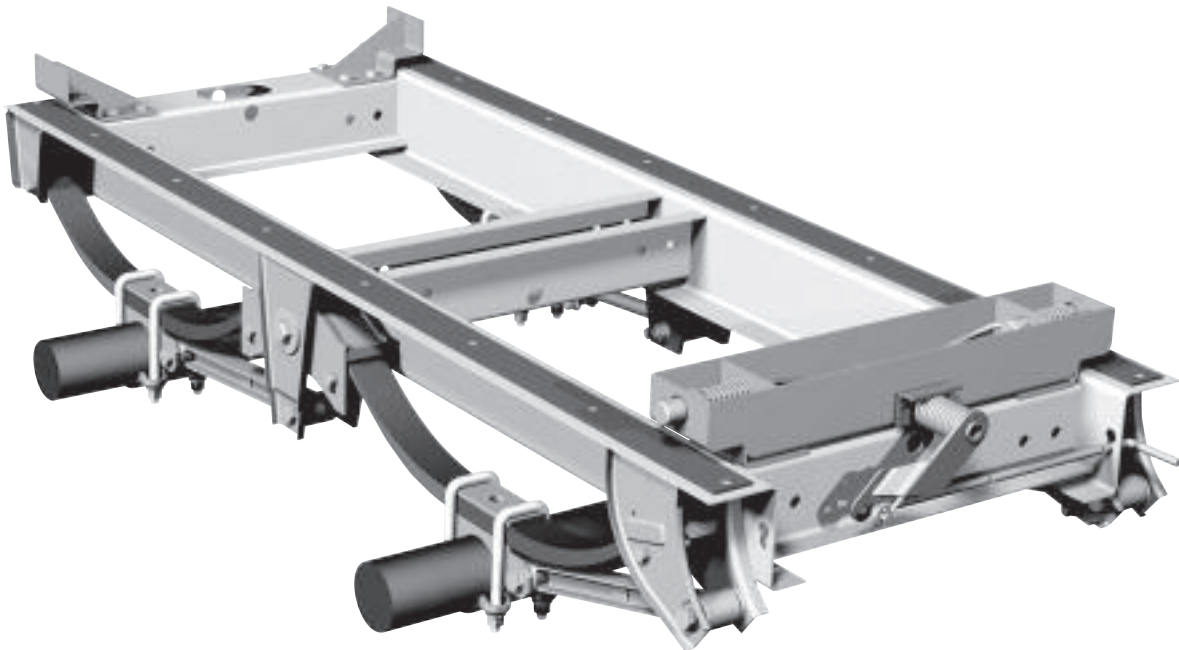

## PARTS LIST

---

### **2-, 4-Pin Z-Frame Mechanical Suspension/ Slider Package for Chassis Trailer Applications**

---

Suspension and Slider Parts List