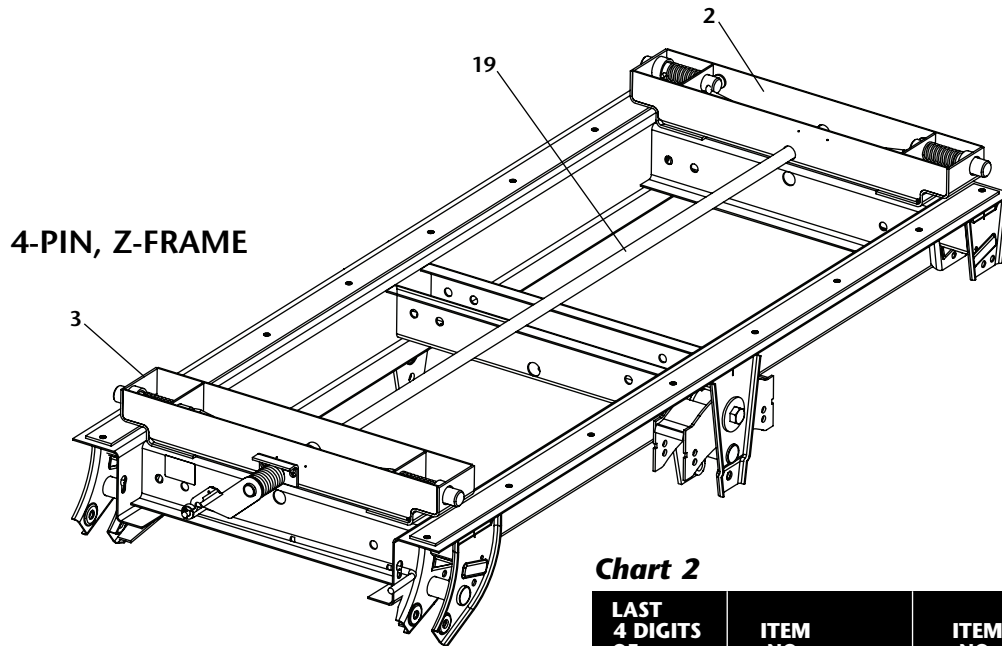

Chart 2

LAST 4 DIGITS OF PART NO.	ITEM NO. 2	QTY.	ITEM NO. 3	QTY.	ITEM NO. 19	QTY.
2360	SL0322	2	SL0318-03	1	NA	-
2370	SL0042-01	2	SL0318-04	1	NA	-
2380	SL0322	2	SL0318-01	1	NA	-
2430	SL0042-01	2	SL0318-05	1	NA	-
2440	SL0322	2	SL0318-02	1	NA	-
4360	SL0062-03	1	SL0062-03	1	SL0370-28	1
4380	SL0062-01	1	SL0062-01	1	SL0370-28	1
4430	SL0062-05	1	SL0062-05	1	SL0370-28	1
4440	SL0062-02	1	SL0062-02	1	SL0370-28	1
2361	SL0071-03	1	SL0070-03	1	NA	-
2381	SL0071-02	1	SL0070-02	1	NA	-
2441	SL0071-01	1	SL0070-01	1	NA	-
4361	SL0069-03	1	SL0069-03	1	SL0370-28	1
4371	SL0069-04	1	SL0069-04	1	SL0370-28	1
4381	SL0069-01	1	SL0069-01	1	SL0370-28	1
4431	SL0069-05	1	SL0069-05	1	SL0370-28	1
4441	SL0069-02	1	SL0069-02	1	SL0370-28	1