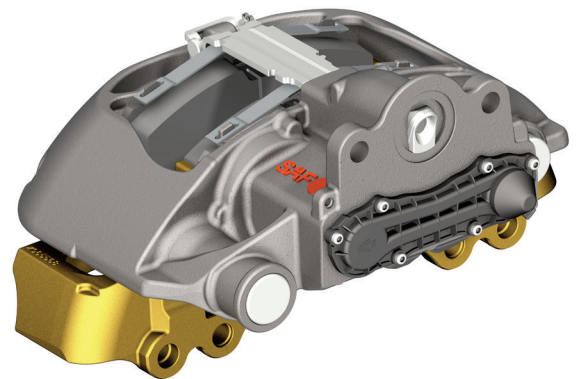

**NEW**

## SAF SBS 2220 K0

### SERIES LAUNCH OF THE NEW TRAILER DISC BRAKE SAF SBS 2220 K0 FROM OCTOBER 2015

SAF-HOLLAND is to launch the new 22.5" disc brake SAF SBS 2220 K0 for the 9 t axle range.

The new SAF disc brake SBS 2220 K0 is available from the 4th Quarter of 2015 as an alternative to the proven SAF disc brake SBS 2220 H0, and is to replace axle version xx9-22K01 in the mid-term.

For special applications and higher tonnages, the axle models ending in -22K01 (e.g. SI/Z11-22K01) will continue to be available.

New axle models	Existing axle model	
RIGID AXLES		
B19 - 22S01	B19 - 22S	B19 - 22K01
B19 - 22S01	B9 - 22S	B9 - 22K01
SI9 - 22S01	SI9 - 22S	SI9 - 22K01
ZI9 - 22S01	ZI9 - 22S	ZI9 - 22K01
FRICTION-STEERED AXLES FOR INTRA CD AND MODUL		
BIL9 - 22S01	BIL9 - 22S	BIL9 - 22K01
BL9 - 22S01	BL9 - 22S	BL9 - 22K01
FRICTION-STEERED AXLES FOR INTRA		
BILL9 - 22S01	BILL9 - 22S	BILL9 - 22K01
BLL9 - 22S01	BLL9 - 22S	BLL9 - 22K01