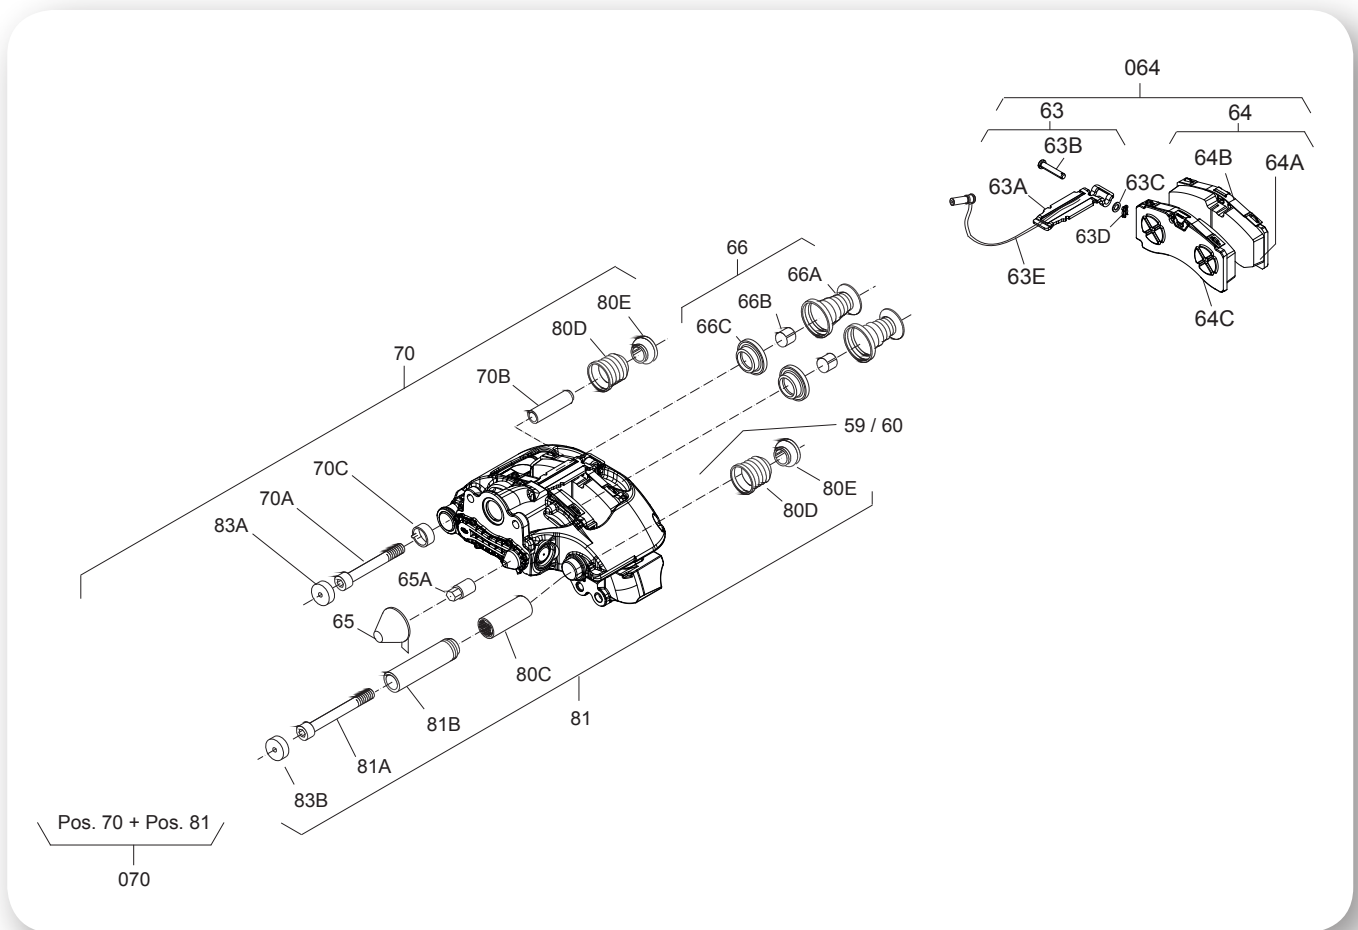

OVERVIEW

Order no.	Description	Position
03 080 0087 00	Disc brake caliper-Kit - LH	59
03 080 0088 00	Disc brake caliper-Kit - RH	60
03 057 0006 00	Repair-Kit Pad	064
03 434 3823 00	Repair-Kit	66
03 434 3824 00	Repair-Kit seal	070
03 434 3816 00	Univ. adjuster cap	65

The part lists and exploded views for SAF SBS 2220 K0 are now available on POD „parts on demand“.

SAF-HOLLAND GmbH

Business Unit Aftermarket · Hauptstraße 26 · 63856 Bessenbach · Germany · Tel +49 6095 301-301

www.safholland.com